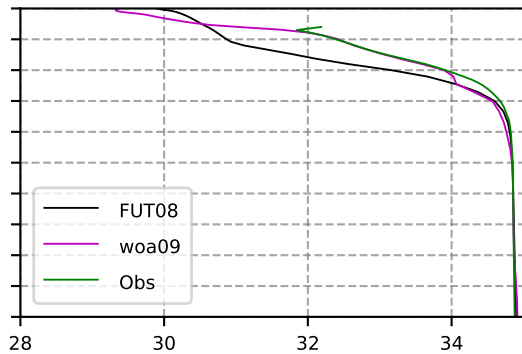

2060 mean temperature  
@ moor Arctic B box

2060 mean Salinity  
@ moor Arctic B box

@ moor EUR box

@ moor EUR box