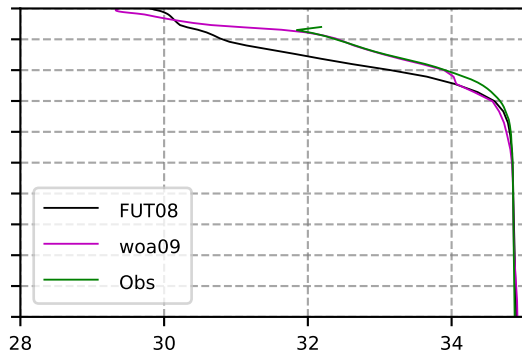

2061 mean temperature  
@ moor Arctic B box

2061 mean Salinity  
@ moor Arctic B box

@ moor EUR box

@ moor EUR box