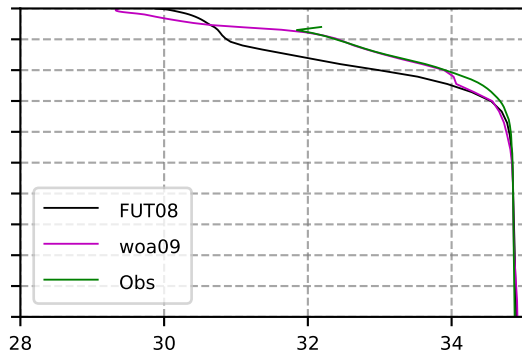

2062 mean temperature
@ moor Arctic B box

2062 mean Salinity
@ moor Arctic B box

@ moor EUR box

@ moor EUR box