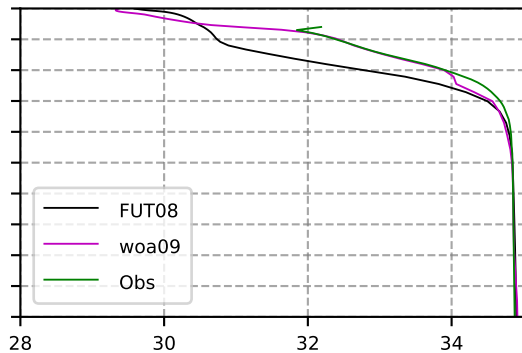

2063 mean temperature  
@ moor Arctic B box

2063 mean Salinity  
@ moor Arctic B box

@ moor EUR box

@ moor EUR box