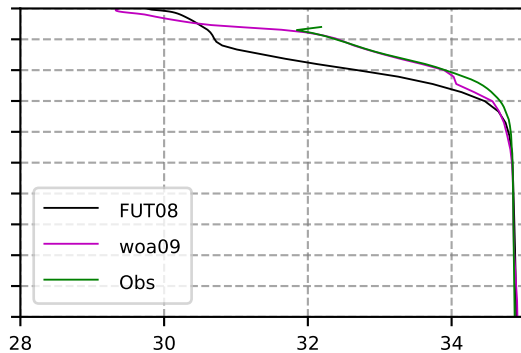

2064 mean temperature  
@ moor Arctic B box

2064 mean Salinity  
@ moor Arctic B box

@ moor EUR box

@ moor EUR box