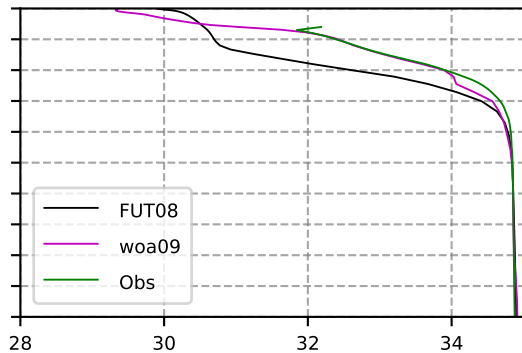

2065 mean temperature
@ moor Arctic B box

2065 mean Salinity
@ moor Arctic B box

@ moor EUR box

@ moor EUR box