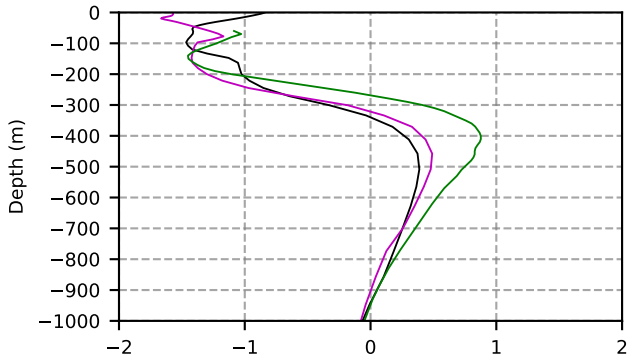

2065 mean temperature
@ moor Arctic B box

2065 mean Salinity
@ moor Arctic B box

@ moor EUR box

@ moor EUR box