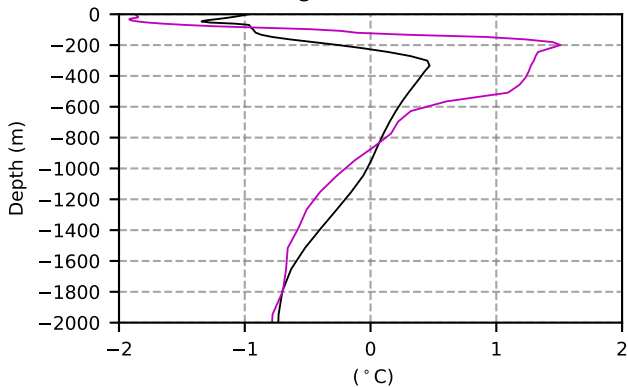

2065 mean temperature
@ moor Arctic B box

2065 mean Salinity
@ moor Arctic B box

@ moor EUR box

@ moor EUR box