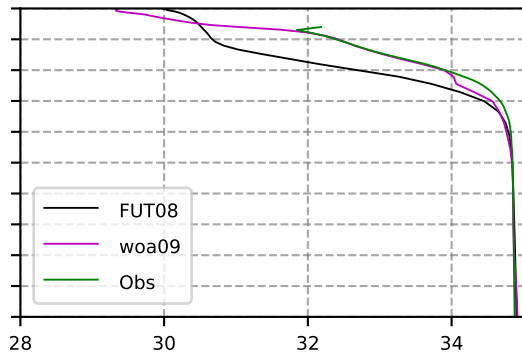

2066 mean temperature
@ moor Arctic B box

2066 mean Salinity
@ moor Arctic B box

@ moor EUR box

@ moor EUR box