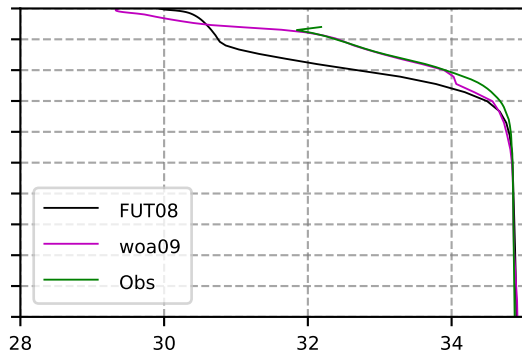

2067 mean temperature
@ moor Arctic B box

2067 mean Salinity
@ moor Arctic B box

@ moor EUR box

@ moor EUR box