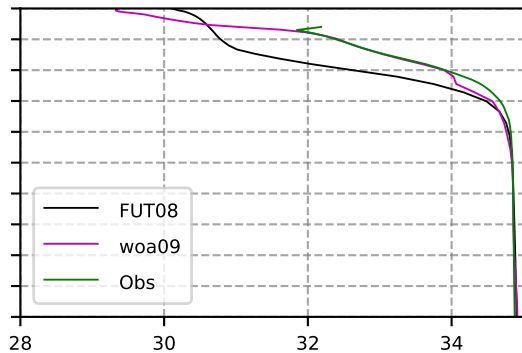

2068 mean temperature  
@ moor Arctic B box

2068 mean Salinity  
@ moor Arctic B box

@ moor EUR box

@ moor EUR box