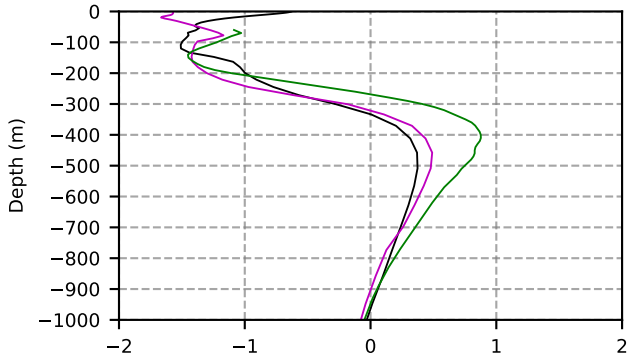

2070 mean temperature
@ moor Arctic B box

2070 mean Salinity
@ moor Arctic B box

@ moor EUR box

@ moor EUR box