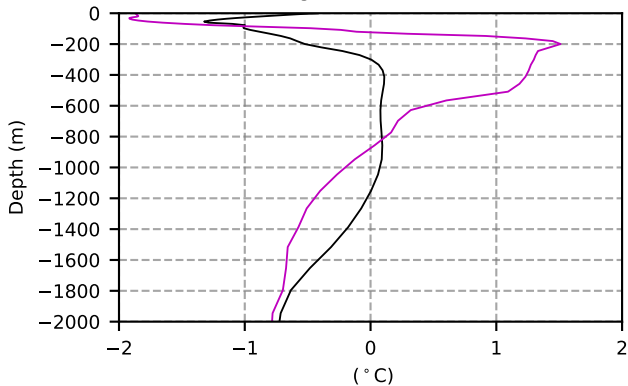

2070 mean temperature
@ moor Arctic B box

2070 mean Salinity
@ moor Arctic B box

@ moor EUR box

@ moor EUR box