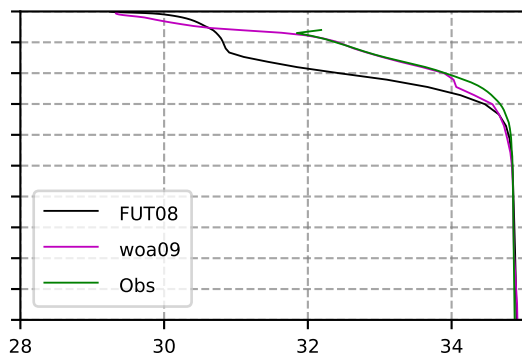

2070 mean temperature
@ moor Arctic B box

2070 mean Salinity
@ moor Arctic B box

@ moor EUR box

@ moor EUR box