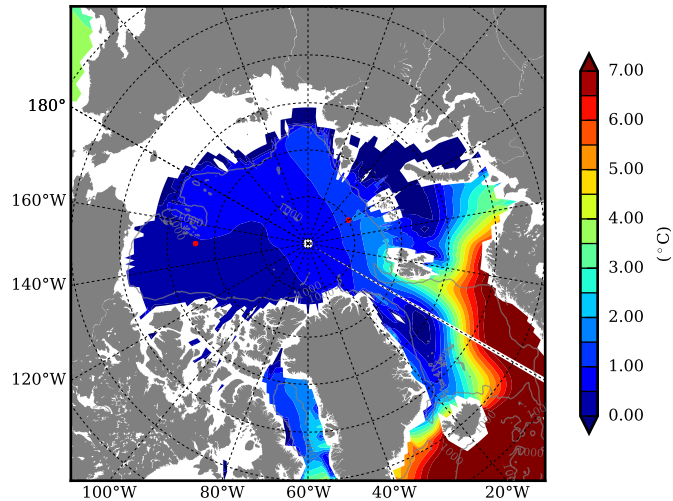

REF02 AW Max Temp over 2000

AW Max Temp from PHC 3.0

REF02 AW Max Temp depth

AW Max Temp depth from PHC 3.0