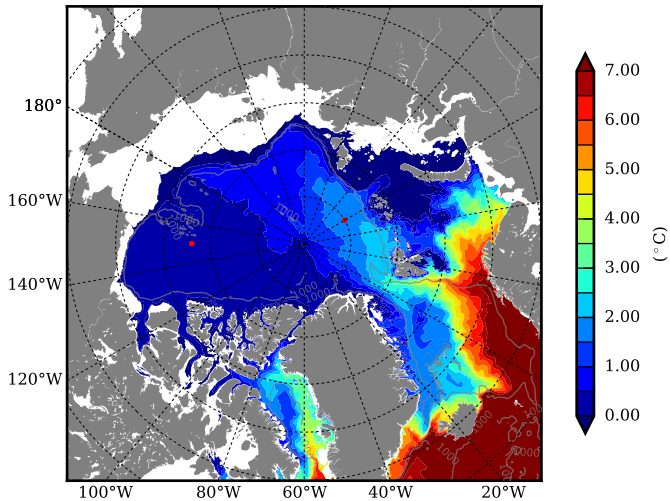

REF02 AW Max Temp over 2000

AW Max Temp from PHC 3.0

REF02 AW Max Temp depth

AW Max Temp depth from PHC 3.0