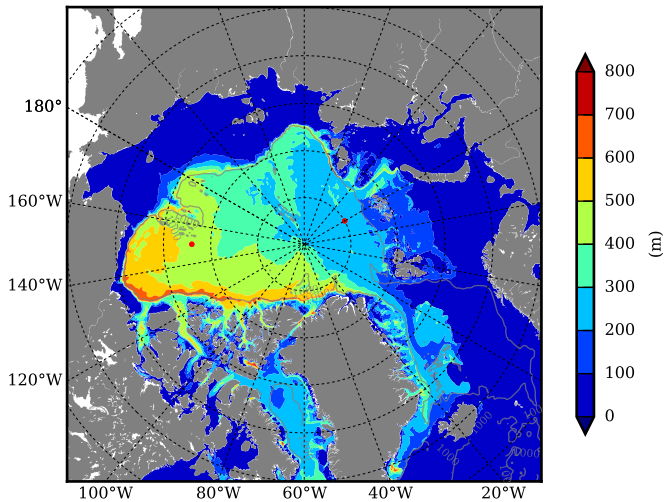

REF02 AW Max Temp over 2000

AW Max Temp from PHC 3.0

REF02 AW Max Temp depth

AW Max Temp depth from PHC 3.0