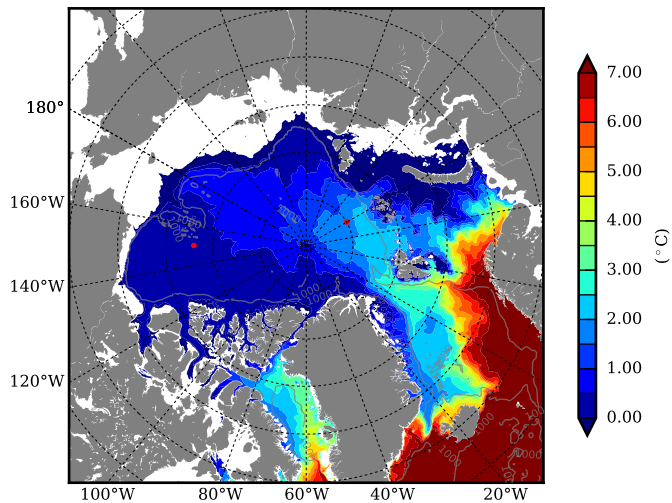

REF02 AW Max Temp over
2004

AW Max Temp from
PHC 3.0

REF02 AW Max Temp depth

AW Max Temp depth from
PHC 3.0