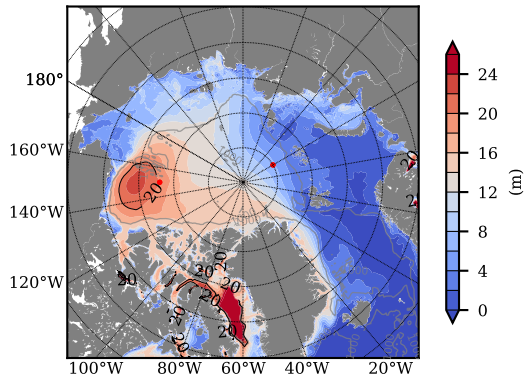

REF02 mean FWC (m) over
2003-2014

Mean FWC (m) from
BGOS Obs Sys. (Proshutinsky et al. GRL2018)
over year 2003-2014

REF02 mean SSH

Mean SSH from Armitage et al. 2017
2003