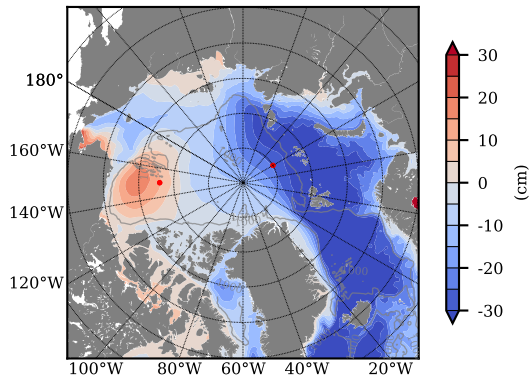

REF02 mean FWC (m) over
2003-2014

Mean FWC (m) from
BGOS Obs Sys. (Proshutinsky et al. GRL2018)
over year 2003-2014

REF02 mean SSH

Mean SSH from Armitage et al. 2017
2003