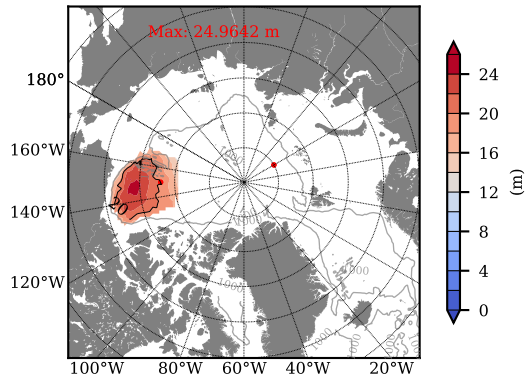

REF02 mean FWC (m) over
2003-2014

Mean FWC (m) from
BGOS Obs Sys. (Proshutinsky et al. GRL2018)
over year 2003-2014

REF02 mean SSH

Mean SSH from Armitage et al. 2017
2003