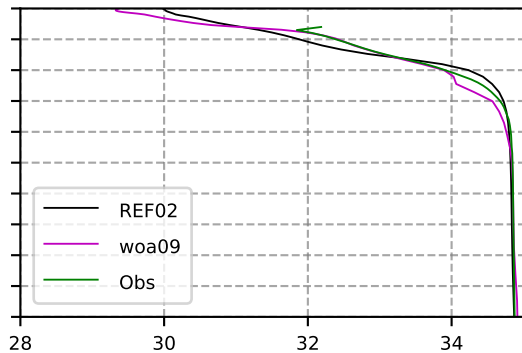

2000 mean temperature
@ moor Arctic B box

2000 mean Salinity
@ moor Arctic B box

@ moor EUR box

@ moor EUR box