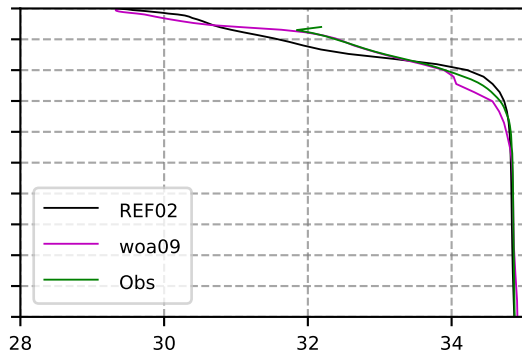

2005 mean temperature
@ moor Arctic B box

2005 mean Salinity
@ moor Arctic B box

@ moor EUR box

@ moor EUR box