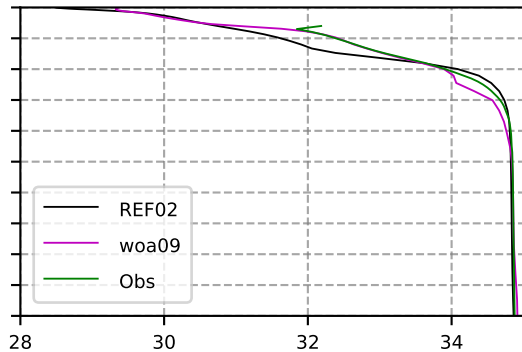

2007 mean temperature
@ moor Arctic B box

2007 mean Salinity
@ moor Arctic B box

@ moor EUR box

@ moor EUR box