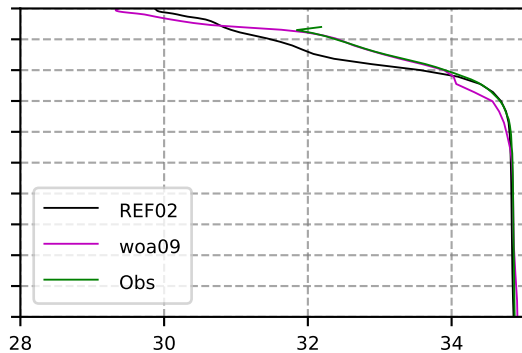

2008 mean temperature
@ moor Arctic B box

2008 mean Salinity
@ moor Arctic B box

@ moor EUR box

@ moor EUR box