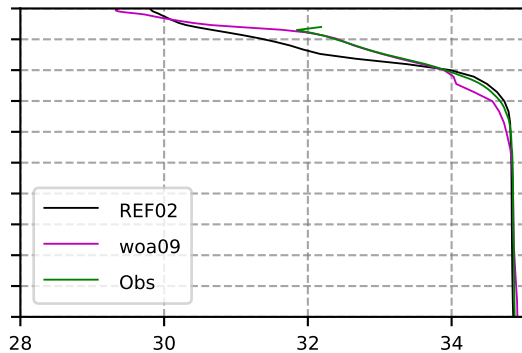

2014 mean temperature
@ moor Arctic B box

2014 mean Salinity
@ moor Arctic B box

@ moor EUR box

@ moor EUR box