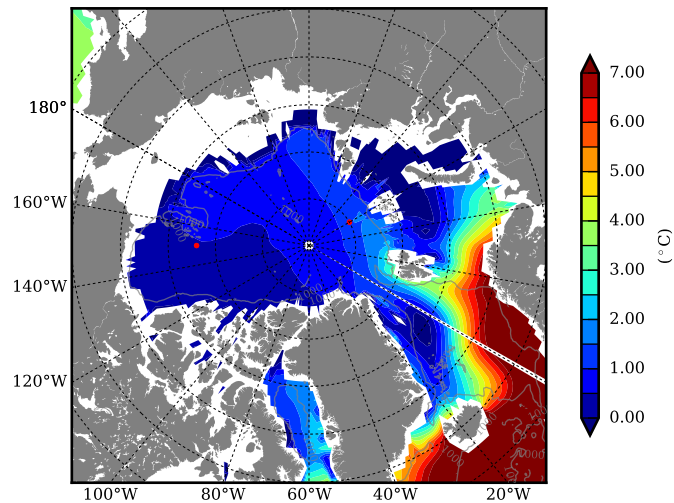

REF03 AW Max Temp over
1979

AW Max Temp from
PHC 3.0

REF03 AW Max Temp depth

AW Max Temp depth from
PHC 3.0