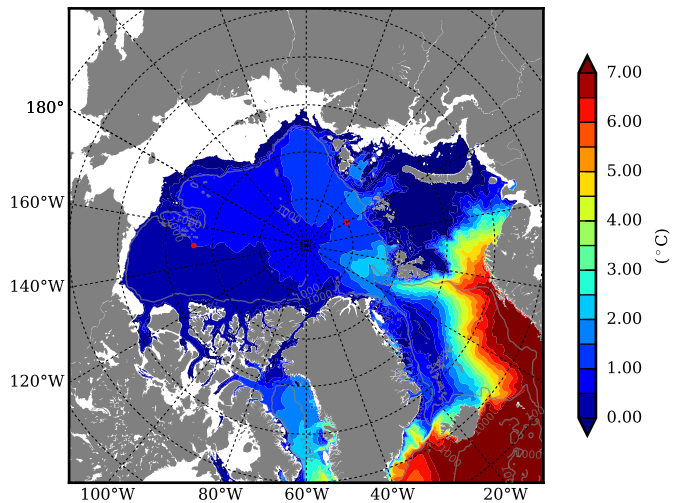

REF03 AW Max Temp over
1979

AW Max Temp from
PHC 3.0

REF03 AW Max Temp depth

AW Max Temp depth from
PHC 3.0