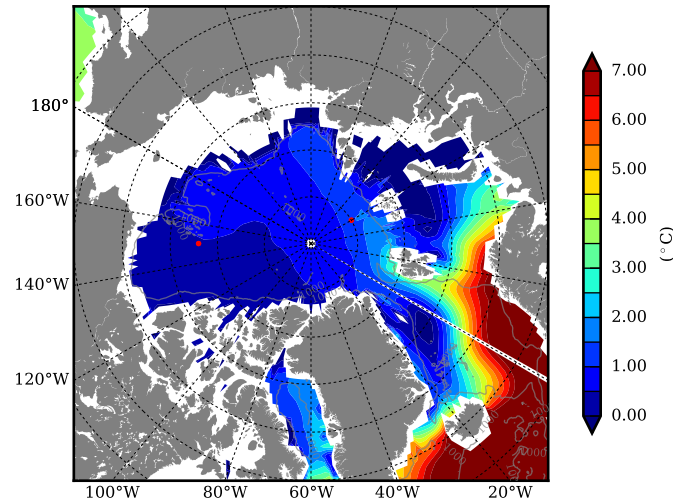

REF03 AW Max Temp over 1981

AW Max Temp from PHC 3.0

REF03 AW Max Temp depth

AW Max Temp depth from PHC 3.0