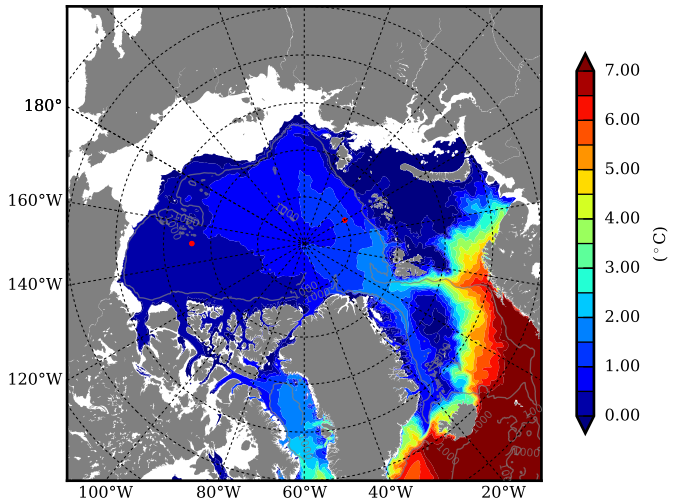

REF03 AW Max Temp over 1981

AW Max Temp from PHC 3.0

REF03 AW Max Temp depth

AW Max Temp depth from PHC 3.0