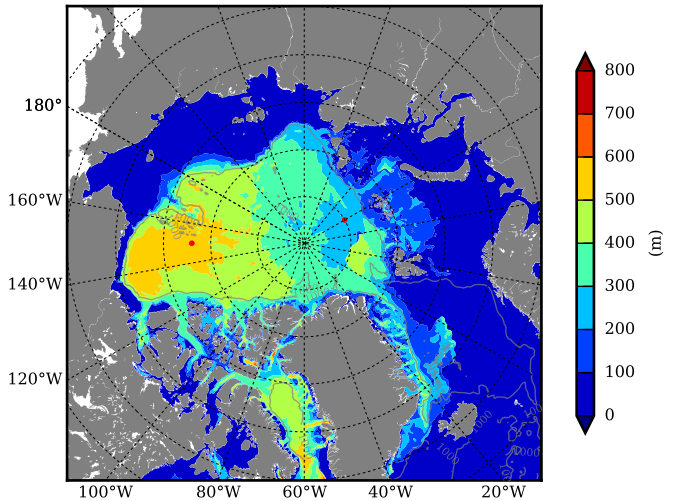

REF03 AW Max Temp over 1981

AW Max Temp from PHC 3.0

REF03 AW Max Temp depth

AW Max Temp depth from PHC 3.0