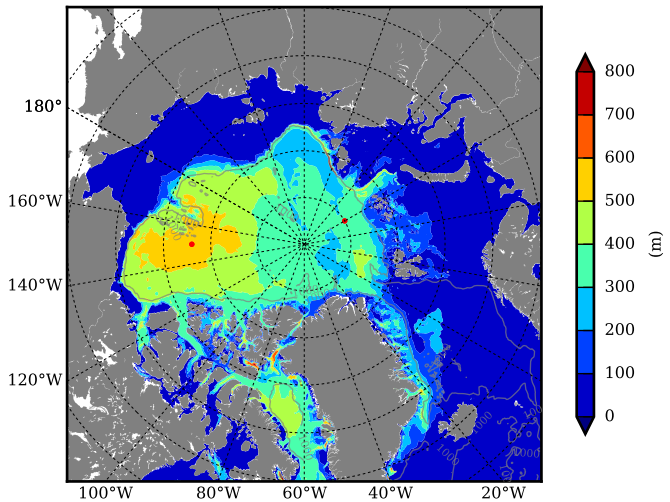

REF03 AW Max Temp over  
1984

AW Max Temp from  
PHC 3.0

REF03 AW Max Temp depth

AW Max Temp depth from  
PHC 3.0