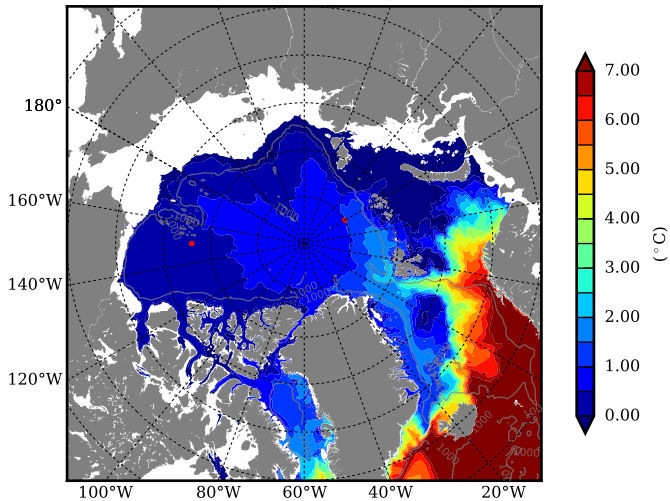

REF03 AW Max Temp over  
1985

AW Max Temp from  
PHC 3.0

REF03 AW Max Temp depth

AW Max Temp depth from  
PHC 3.0