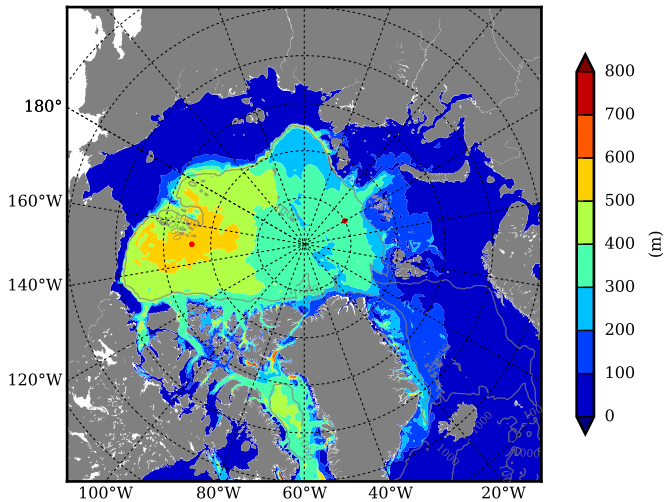

REF03 AW Max Temp over  
1985

AW Max Temp from  
PHC 3.0

REF03 AW Max Temp depth

AW Max Temp depth from  
PHC 3.0