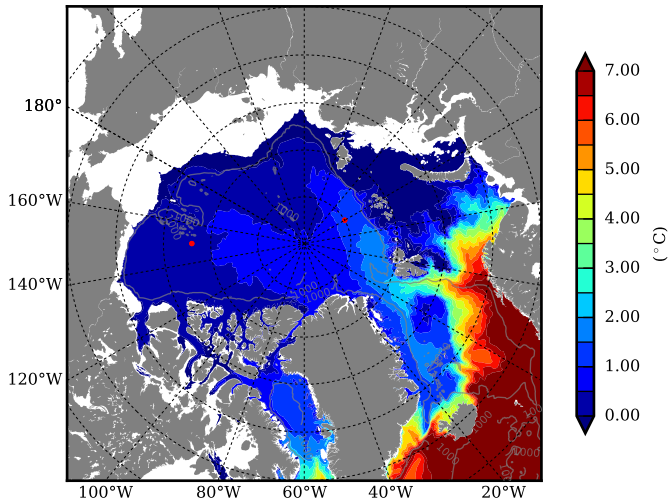

REF03 AW Max Temp over 1988

AW Max Temp from PHC 3.0

REF03 AW Max Temp depth

AW Max Temp depth from PHC 3.0