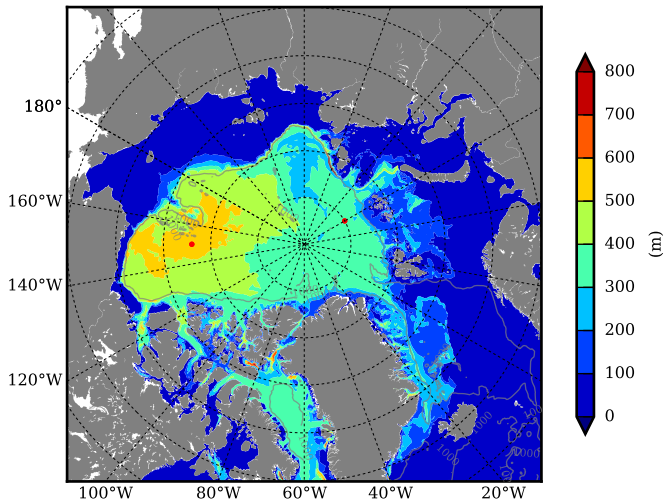

REF03 AW Max Temp over 1988

AW Max Temp from PHC 3.0

REF03 AW Max Temp depth

AW Max Temp depth from PHC 3.0