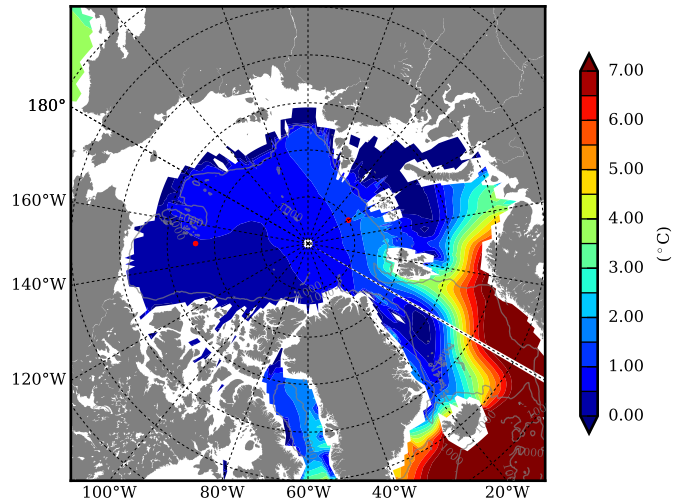

REF03 AW Max Temp over 1988

AW Max Temp from PHC 3.0

REF03 AW Max Temp depth

AW Max Temp depth from PHC 3.0