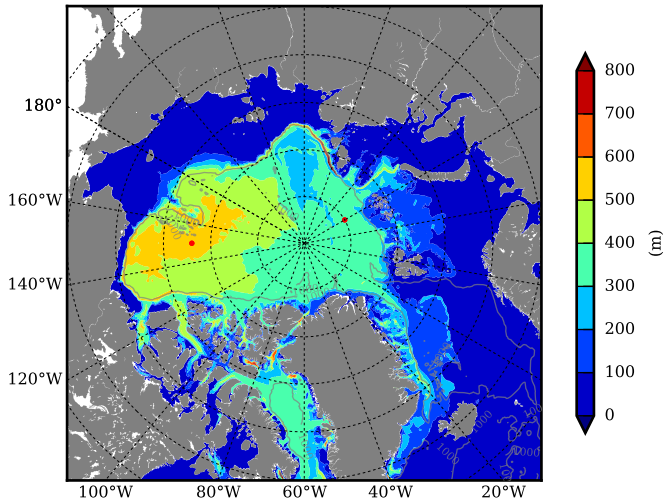

REF03 AW Max Temp over
1989

AW Max Temp from
PHC 3.0

REF03 AW Max Temp depth

AW Max Temp depth from
PHC 3.0