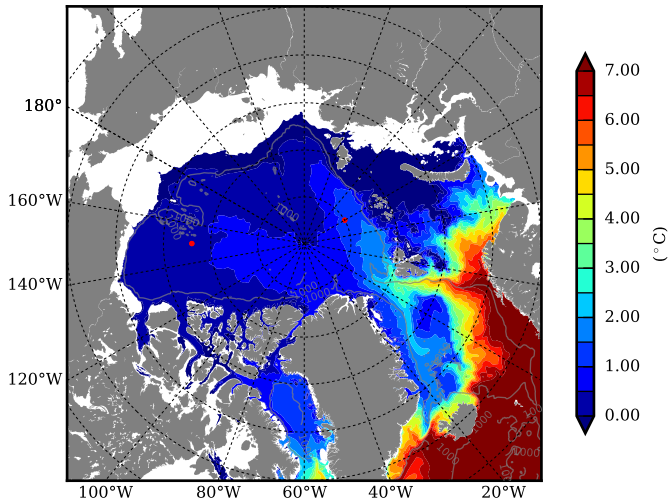

REF03 AW Max Temp over
1989

AW Max Temp from
PHC 3.0

REF03 AW Max Temp depth

AW Max Temp depth from
PHC 3.0