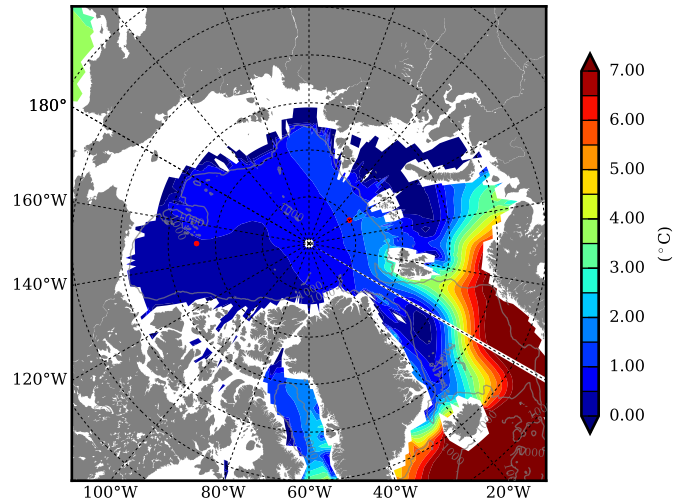

REF03 AW Max Temp over
1989

AW Max Temp from
PHC 3.0

REF03 AW Max Temp depth

AW Max Temp depth from
PHC 3.0