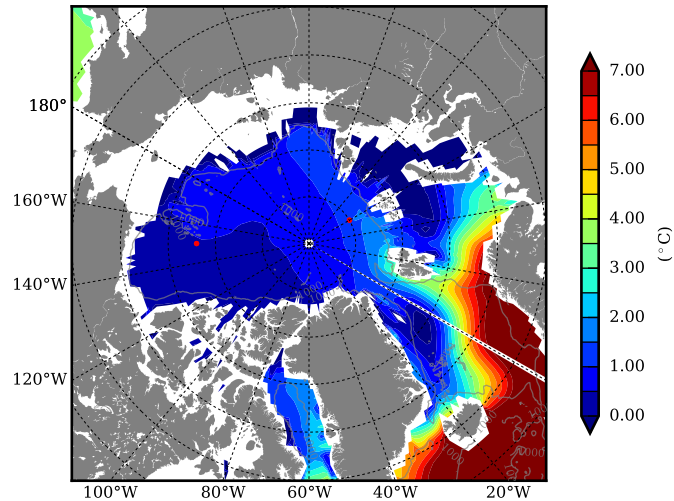

REF03 AW Max Temp over  
1990

AW Max Temp from  
PHC 3.0

REF03 AW Max Temp depth

AW Max Temp depth from  
PHC 3.0