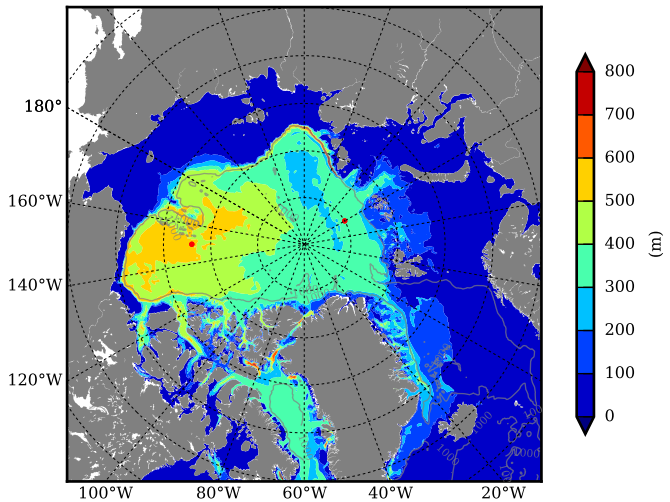

REF03 AW Max Temp over  
1990

AW Max Temp from  
PHC 3.0

REF03 AW Max Temp depth

AW Max Temp depth from  
PHC 3.0