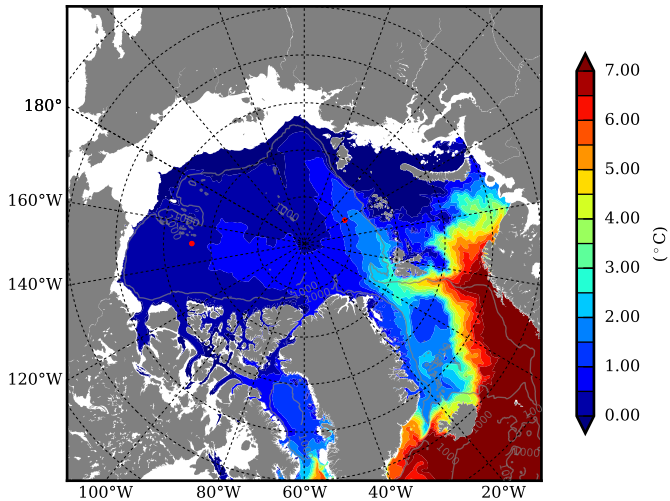

REF03 AW Max Temp over  
1990

AW Max Temp from  
PHC 3.0

REF03 AW Max Temp depth

AW Max Temp depth from  
PHC 3.0