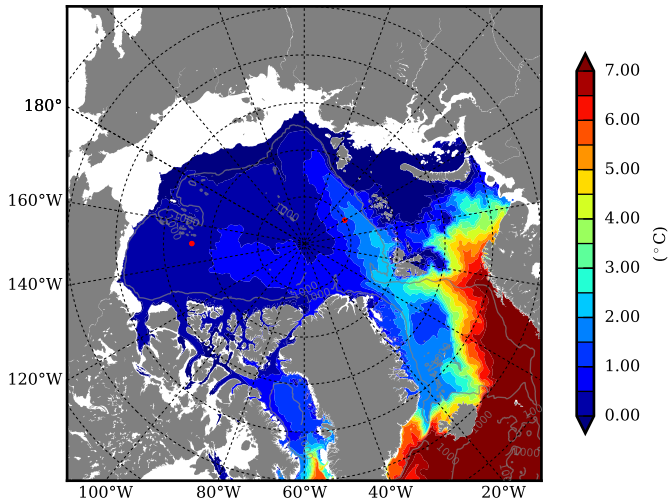

REF03 AW Max Temp over  
1991

AW Max Temp from  
PHC 3.0

REF03 AW Max Temp depth

AW Max Temp depth from  
PHC 3.0