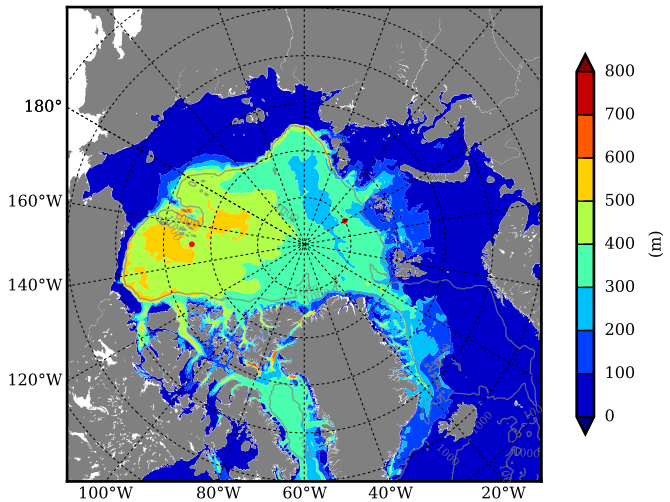

REF03 AW Max Temp over  
1991

AW Max Temp from  
PHC 3.0

REF03 AW Max Temp depth

AW Max Temp depth from  
PHC 3.0