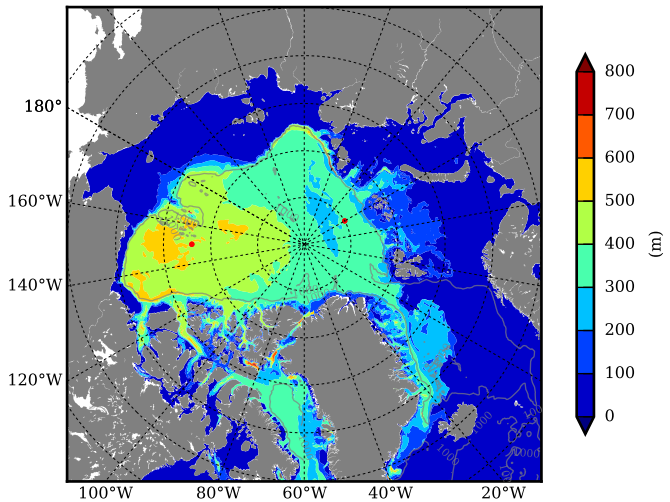

REF03 AW Max Temp over
1993

AW Max Temp from
PHC 3.0

REF03 AW Max Temp depth

AW Max Temp depth from
PHC 3.0