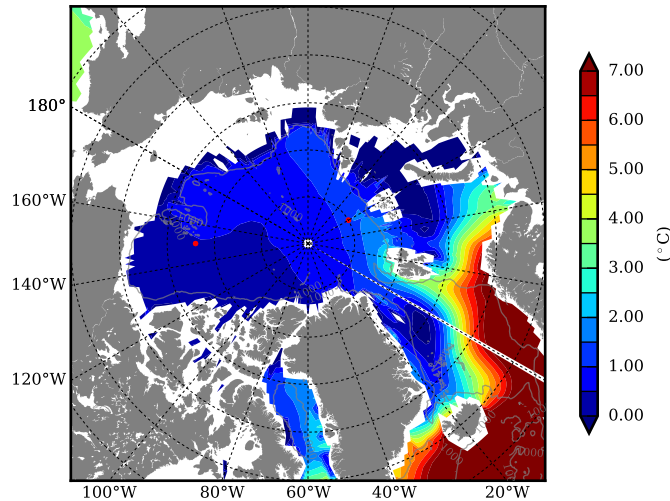

REF03 AW Max Temp over 1995

AW Max Temp from PHC 3.0

REF03 AW Max Temp depth

AW Max Temp depth from PHC 3.0