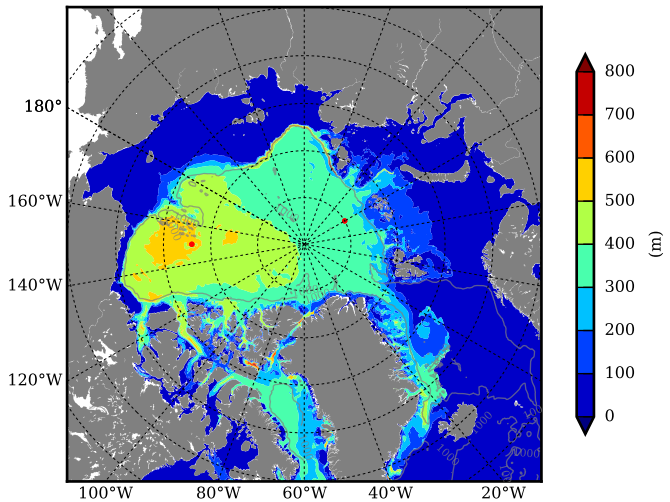

REF03 AW Max Temp over 1995

AW Max Temp from PHC 3.0

REF03 AW Max Temp depth

AW Max Temp depth from PHC 3.0