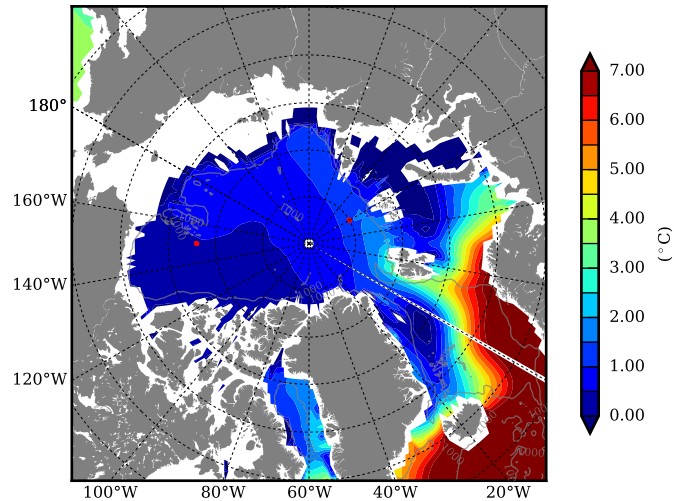

REF03 AW Max Temp over
1996

AW Max Temp from
PHC 3.0

REF03 AW Max Temp depth

AW Max Temp depth from
PHC 3.0