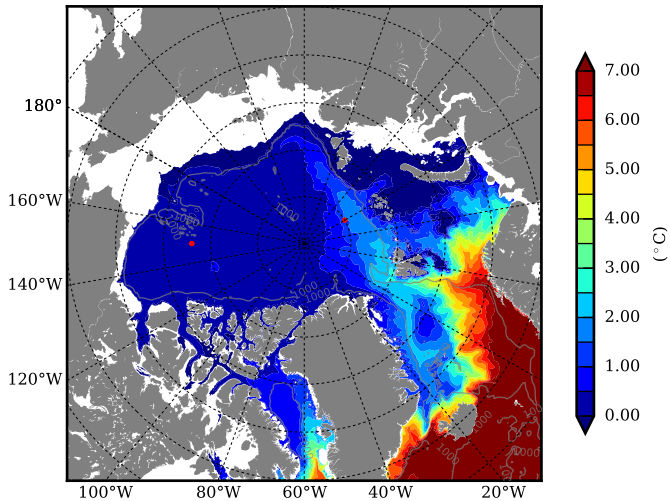

REF03 AW Max Temp over
1996

AW Max Temp from
PHC 3.0

REF03 AW Max Temp depth

AW Max Temp depth from
PHC 3.0