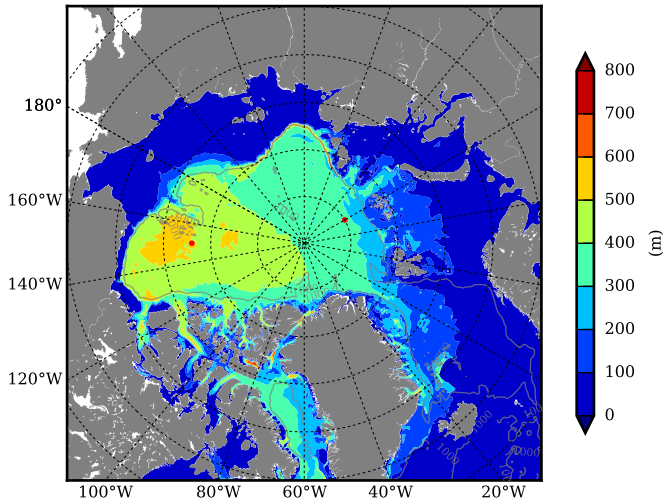

REF03 AW Max Temp over
1996

AW Max Temp from
PHC 3.0

REF03 AW Max Temp depth

AW Max Temp depth from
PHC 3.0