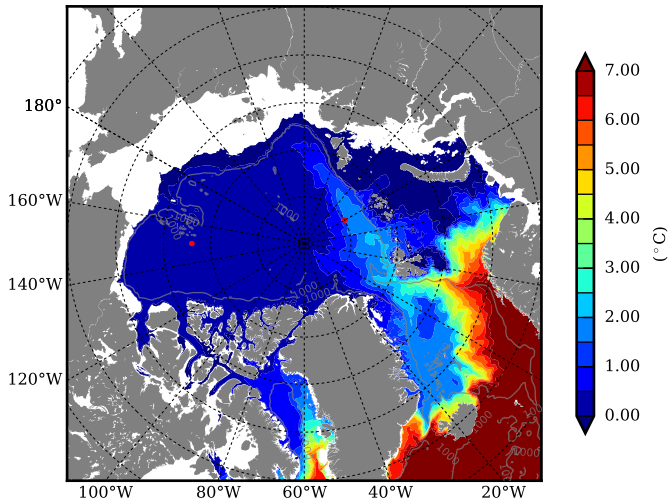

REF03 AW Max Temp over
1997

AW Max Temp from
PHC 3.0

REF03 AW Max Temp depth

AW Max Temp depth from
PHC 3.0