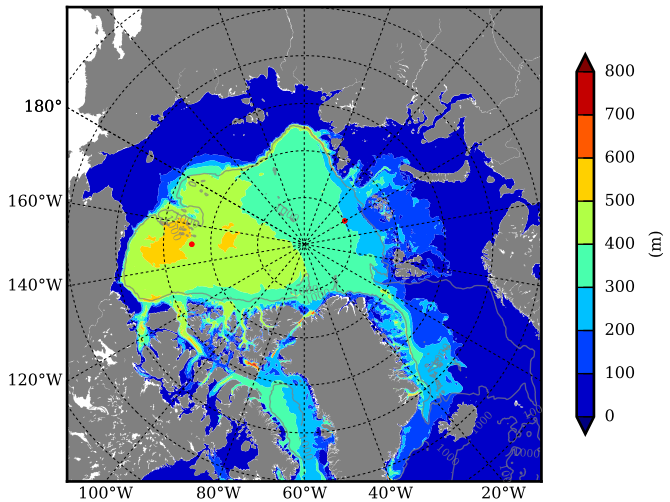

REF03 AW Max Temp over
1997

AW Max Temp from
PHC 3.0

REF03 AW Max Temp depth

AW Max Temp depth from
PHC 3.0