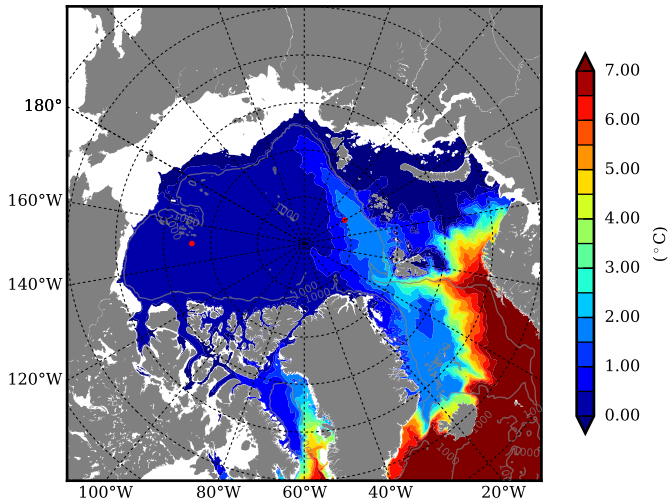

REF03 AW Max Temp over
1998

AW Max Temp from
PHC 3.0

REF03 AW Max Temp depth

AW Max Temp depth from
PHC 3.0