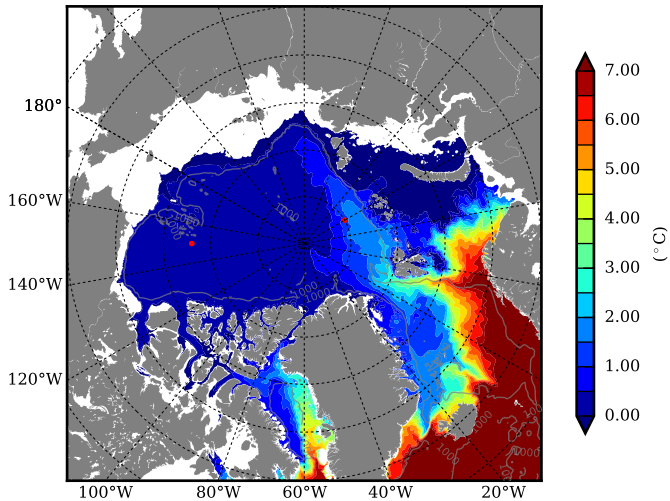

REF03 AW Max Temp over 1999

AW Max Temp from PHC 3.0

REF03 AW Max Temp depth

AW Max Temp depth from PHC 3.0