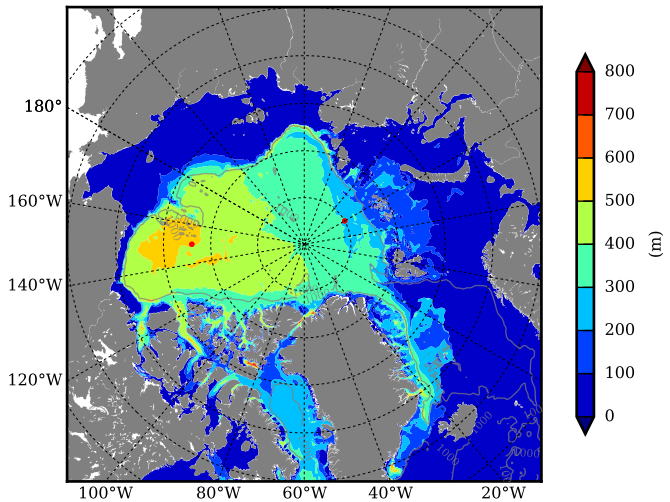

REF03 AW Max Temp over 1999

AW Max Temp from PHC 3.0

REF03 AW Max Temp depth

AW Max Temp depth from PHC 3.0