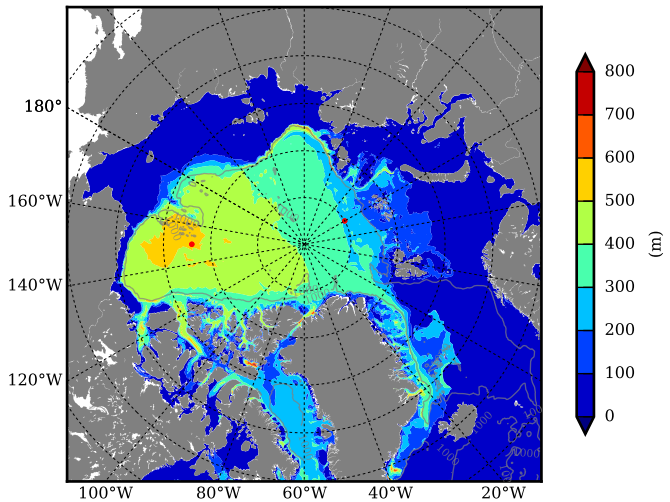

REF03 AW Max Temp over 2000

AW Max Temp from PHC 3.0

REF03 AW Max Temp depth

AW Max Temp depth from PHC 3.0