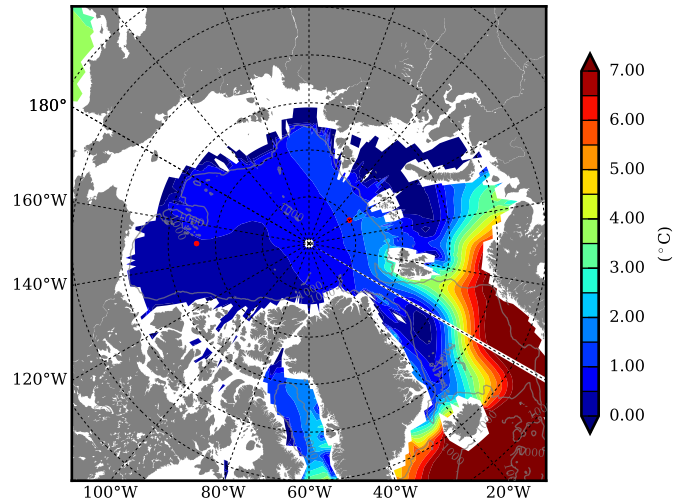

REF03 AW Max Temp over 2000

AW Max Temp from PHC 3.0

REF03 AW Max Temp depth

AW Max Temp depth from PHC 3.0