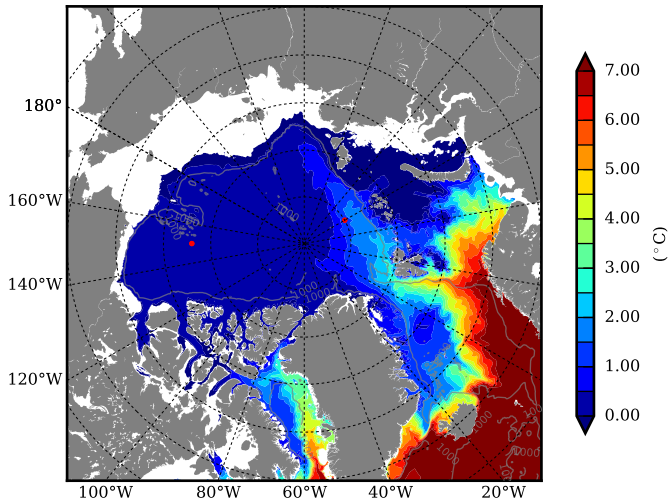

REF03 AW Max Temp over 2000

AW Max Temp from PHC 3.0

REF03 AW Max Temp depth

AW Max Temp depth from PHC 3.0