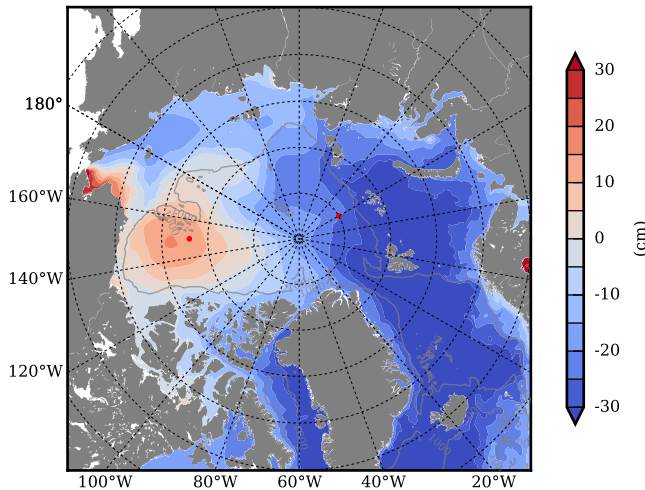

REF03 mean FWC (m) over 1979

Mean FWC (m) from BG Obs Sys. (Proshutinsky et al. GRL2018) over year 2003-2017

REF03 mean SSH

Mean SSH from Armitage et al. 2017 2003-2014