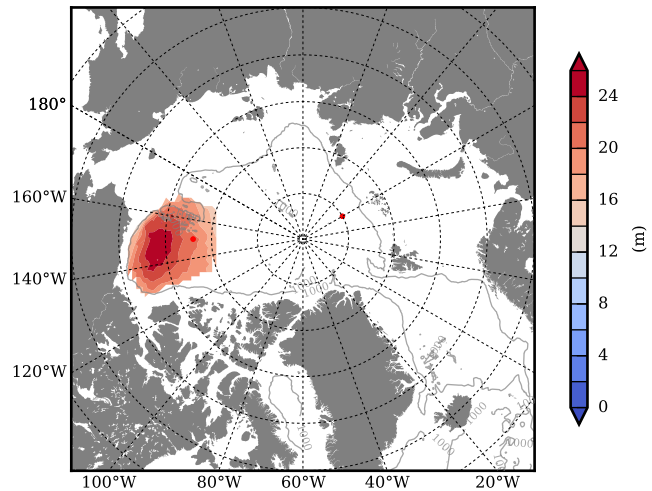

REF03 mean FWC (m) over 1979

Mean FWC (m) from BG Obs Sys. (Proshutinsky et al. GRL2018) over year 2003-2017

REF03 mean SSH

Mean SSH from Armitage et al. 2017 2003-2014