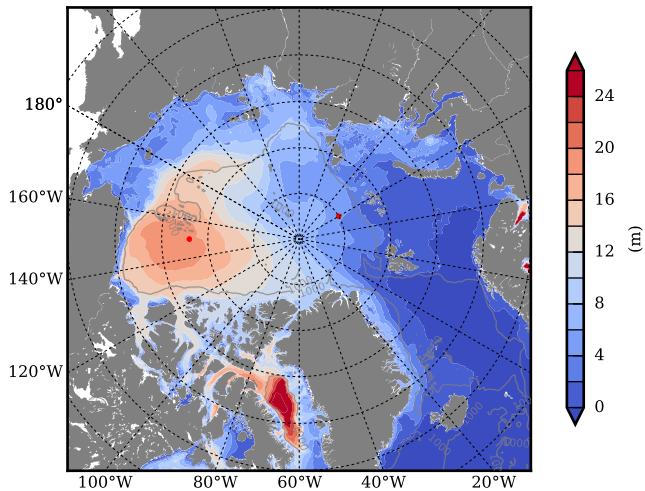

REF03 mean FWC (m) over 1979

Mean FWC (m) from BG Obs Sys. (Proshutinsky et al. GRL2018) over year 2003-2017

REF03 mean SSH

Mean SSH from Armitage et al. 2017 2003-2014