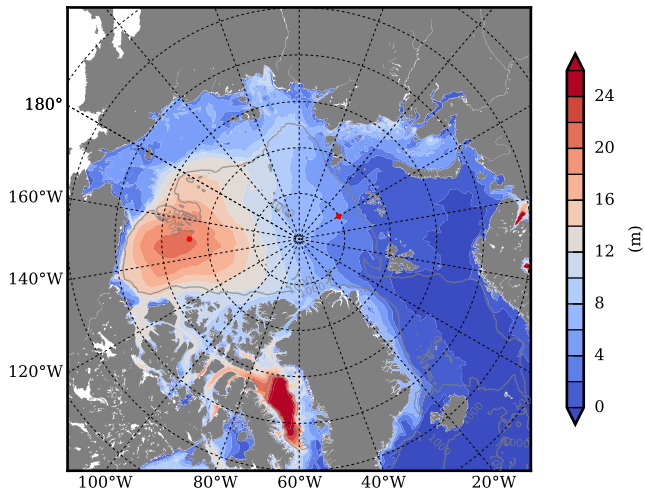

REF03 mean FWC (m) over 1980

Mean FWC (m) from BG Obs Sys. (Proshutinsky et al. GRL2018) over year 2003-2017

REF03 mean SSH

Mean SSH from Armitage et al. 2017 2003-2014