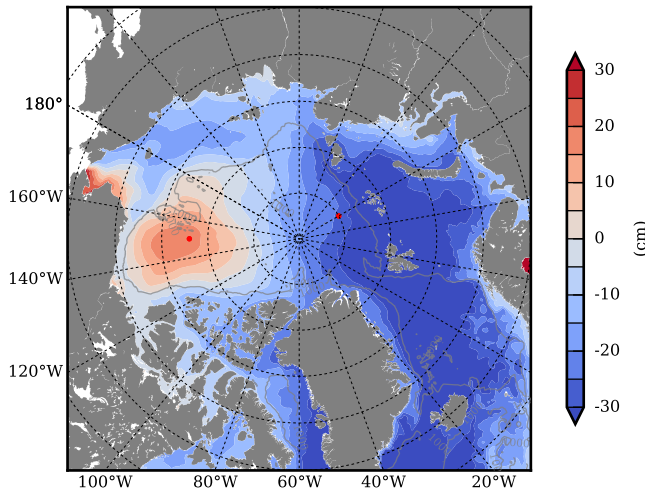

REF03 mean FWC (m) over 1980

Mean FWC (m) from BG Obs Sys. (Proshutinsky et al. GRL2018) over year 2003-2017

REF03 mean SSH

Mean SSH from Armitage et al. 2017 2003-2014