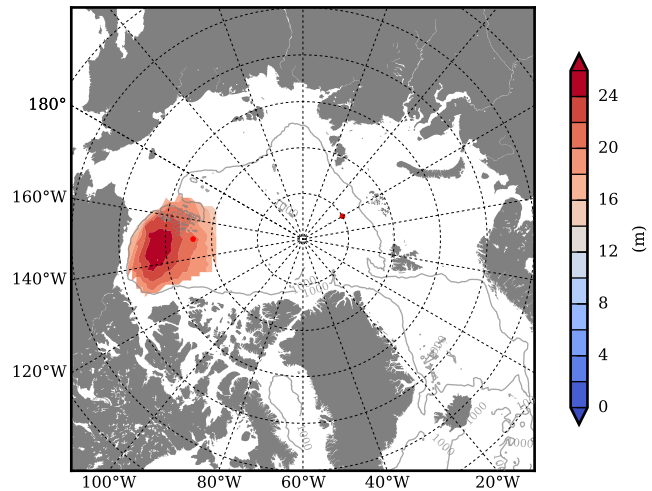

REF03 mean FWC (m) over 1980

Mean FWC (m) from BG Obs Sys. (Proshutinsky et al. GRL2018) over year 2003-2017

REF03 mean SSH

Mean SSH from Armitage et al. 2017 2003-2014