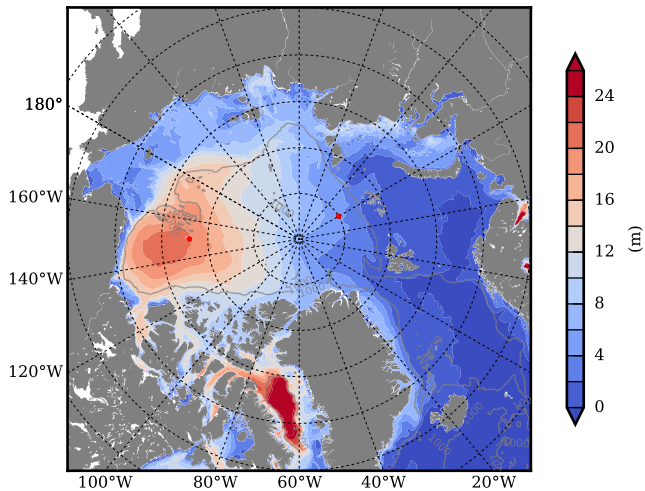

REF03 mean FWC (m) over 1981

Mean FWC (m) from BG Obs Sys. (Proshutinsky et al. GRL2018) over year 2003-2017

REF03 mean SSH

Mean SSH from Armitage et al. 2017 2003-2014