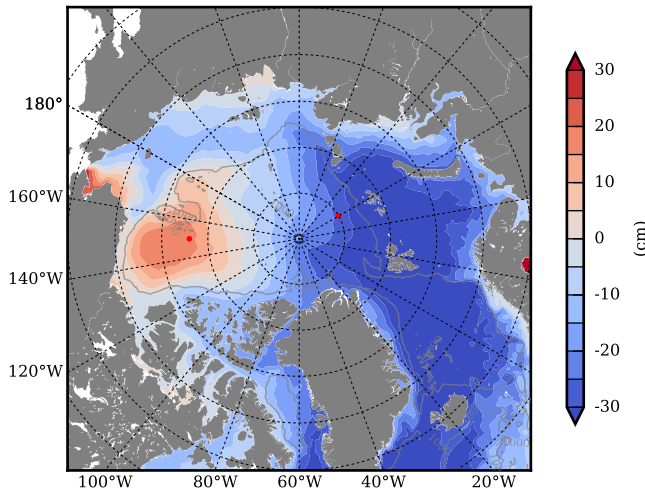

REF03 mean FWC (m) over 1981

Mean FWC (m) from BG Obs Sys. (Proshutinsky et al. GRL2018) over year 2003-2017

REF03 mean SSH

Mean SSH from Armitage et al. 2017 2003-2014