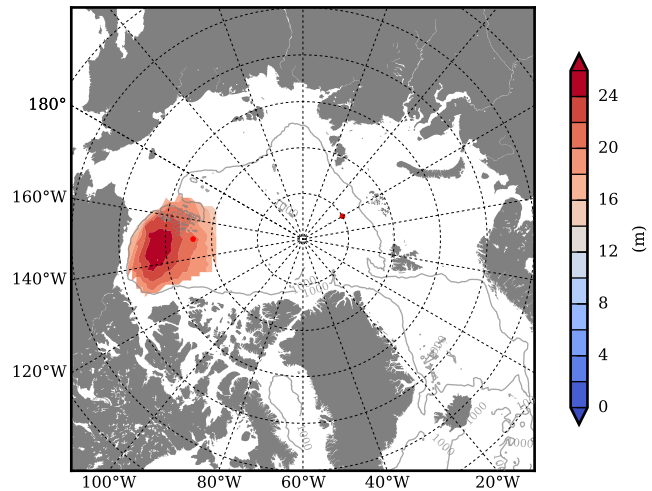

REF03 mean FWC (m) over 1981

Mean FWC (m) from BG Obs Sys. (Proshutinsky et al. GRL2018) over year 2003-2017

REF03 mean SSH

Mean SSH from Armitage et al. 2017 2003-2014