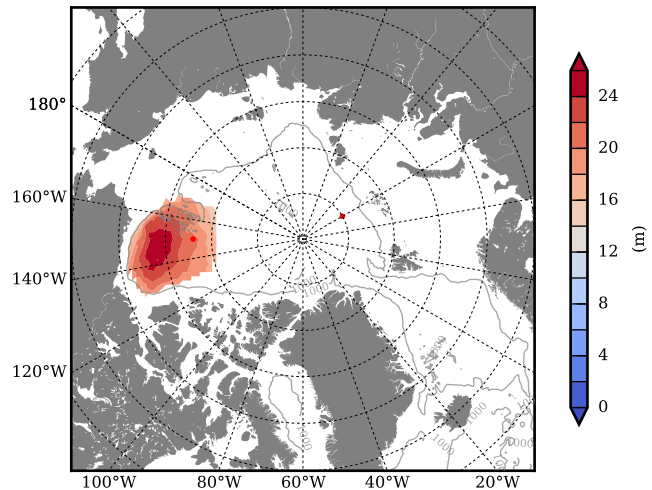

REF03 mean FWC (m) over 1982

Mean FWC (m) from BG Obs Sys. (Proshutinsky et al. GRL2018) over year 2003-2017

REF03 mean SSH

Mean SSH from Armitage et al. 2017 2003-2014