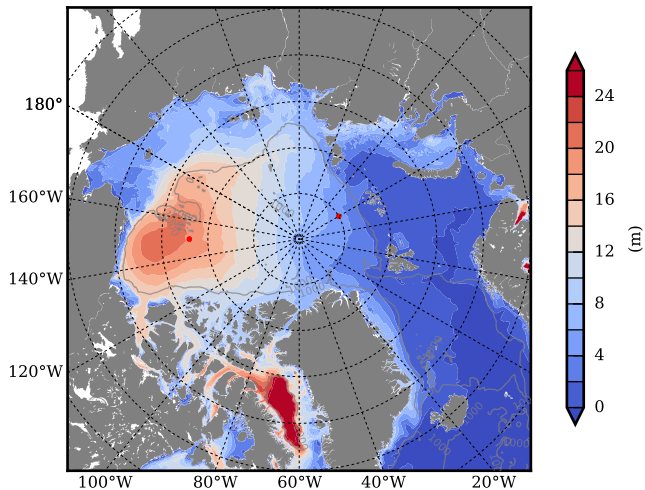

REF03 mean FWC (m) over 1982

Mean FWC (m) from BG Obs Sys. (Proshutinsky et al. GRL2018) over year 2003-2017

REF03 mean SSH

Mean SSH from Armitage et al. 2017 2003-2014