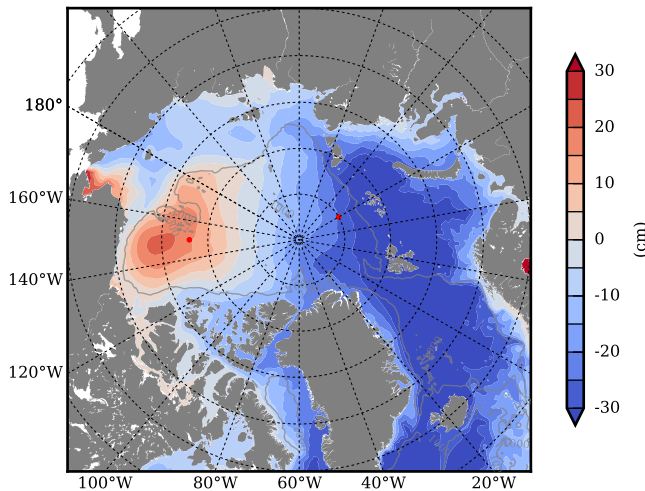

REF03 mean FWC (m) over 1982

Mean FWC (m) from BG Obs Sys. (Proshutinsky et al. GRL2018) over year 2003-2017

REF03 mean SSH

Mean SSH from Armitage et al. 2017 2003-2014