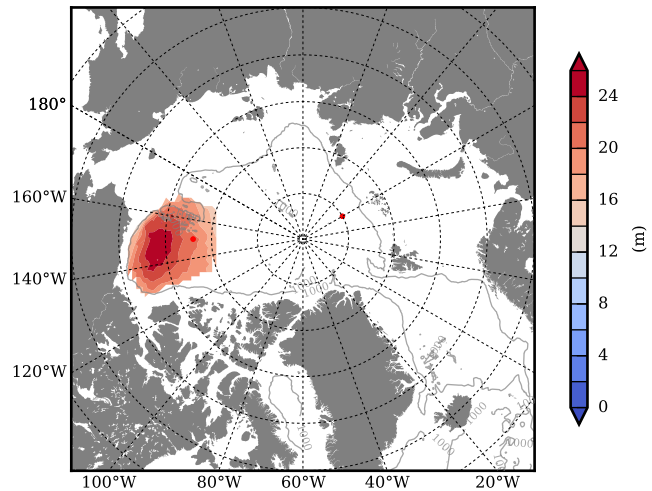

REF03 mean FWC (m) over 1983

Mean FWC (m) from BG Obs Sys. (Proshutinsky et al. GRL2018) over year 2003-2017

REF03 mean SSH

Mean SSH from Armitage et al. 2017 2003-2014