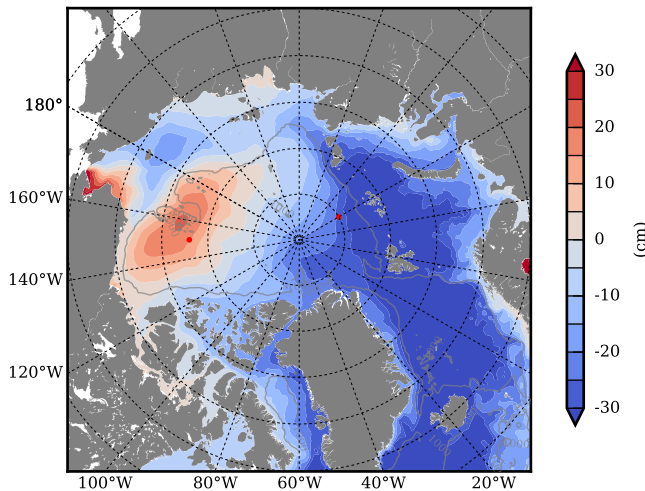

REF03 mean FWC (m) over 1983

Mean FWC (m) from BG Obs Sys. (Proshutinsky et al. GRL2018) over year 2003-2017

REF03 mean SSH

Mean SSH from Armitage et al. 2017 2003-2014