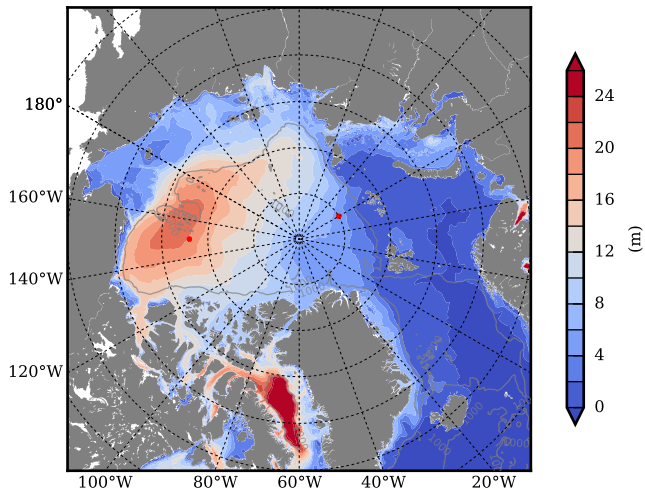

REF03 mean FWC (m) over 1983

Mean FWC (m) from BG Obs Sys. (Proshutinsky et al. GRL2018) over year 2003-2017

REF03 mean SSH

Mean SSH from Armitage et al. 2017 2003-2014