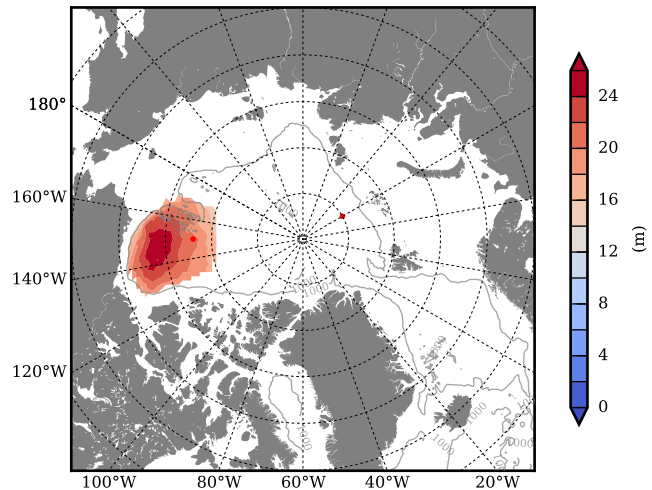

REF03 mean FWC (m) over 1984

Mean FWC (m) from BG Obs Sys. (Proshutinsky et al. GRL2018) over year 2003-2017

REF03 mean SSH

Mean SSH from Armitage et al. 2017 2003-2014