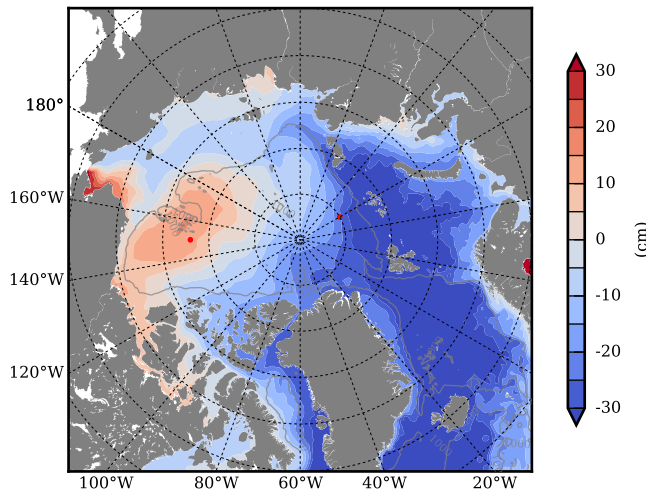

REF03 mean FWC (m) over 1984

Mean FWC (m) from BG Obs Sys. (Proshutinsky et al. GRL2018) over year 2003-2017

REF03 mean SSH

Mean SSH from Armitage et al. 2017 2003-2014