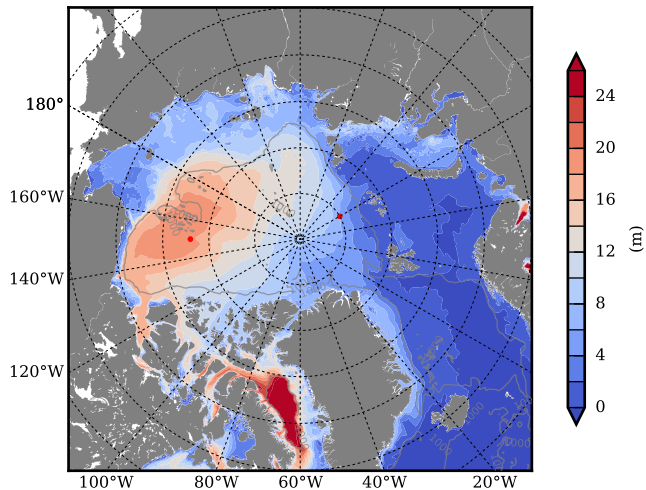

REF03 mean FWC (m) over 1984

Mean FWC (m) from BG Obs Sys. (Proshutinsky et al. GRL2018) over year 2003-2017

REF03 mean SSH

Mean SSH from Armitage et al. 2017 2003-2014