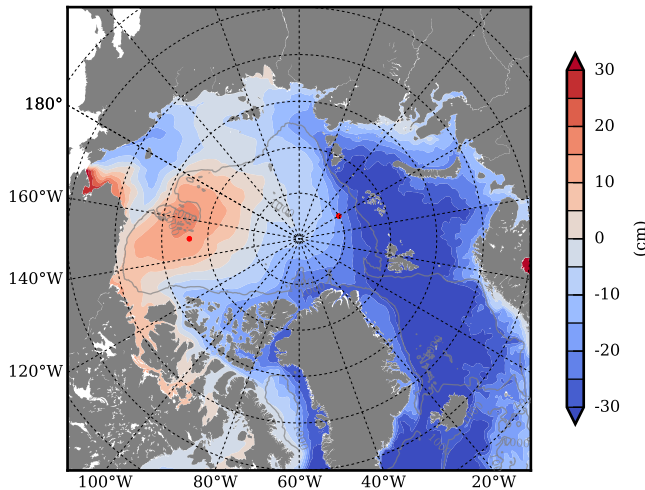

REF03 mean FWC (m) over 1985

Mean FWC (m) from BG Obs Sys. (Proshutinsky et al. GRL2018) over year 2003-2017

REF03 mean SSH

Mean SSH from Armitage et al. 2017 2003-2014