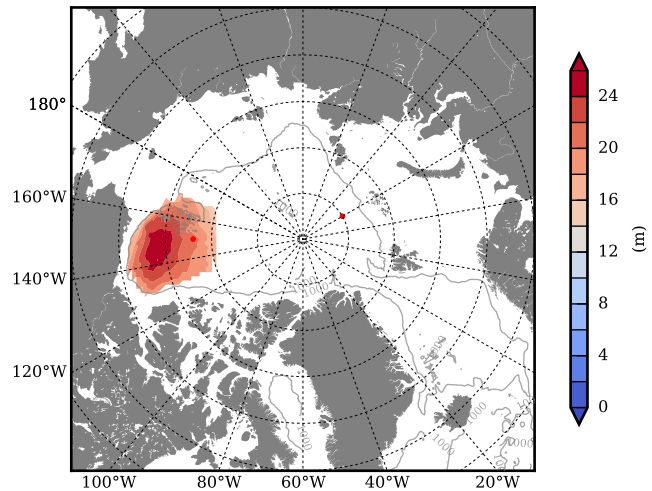

REF03 mean FWC (m) over 1985

Mean FWC (m) from BG Obs Sys. (Proshutinsky et al. GRL2018) over year 2003-2017

REF03 mean SSH

Mean SSH from Armitage et al. 2017 2003-2014