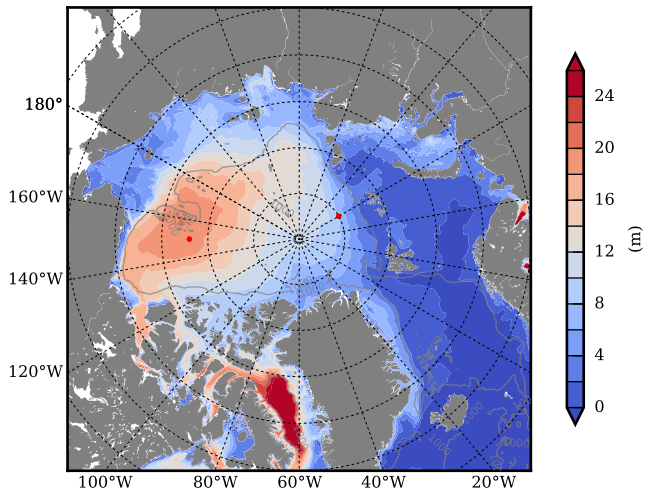

REF03 mean FWC (m) over 1985

Mean FWC (m) from BG Obs Sys. (Proshutinsky et al. GRL2018) over year 2003-2017

REF03 mean SSH

Mean SSH from Armitage et al. 2017 2003-2014