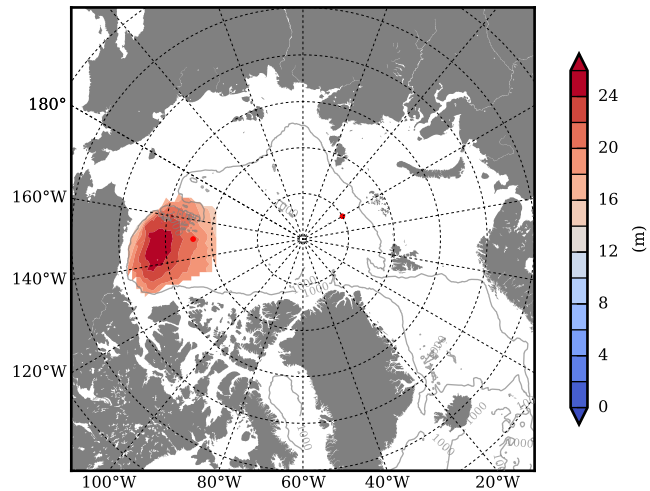

REF03 mean FWC (m) over 1986

Mean FWC (m) from BG Obs Sys. (Proshutinsky et al. GRL2018) over year 2003-2017

REF03 mean SSH

Mean SSH from Armitage et al. 2017 2003-2014