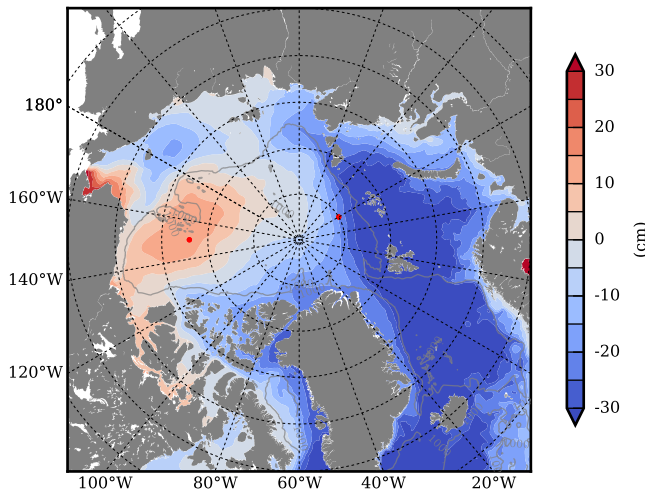

REF03 mean FWC (m) over 1986

Mean FWC (m) from BG Obs Sys. (Proshutinsky et al. GRL2018) over year 2003-2017

REF03 mean SSH

Mean SSH from Armitage et al. 2017 2003-2014