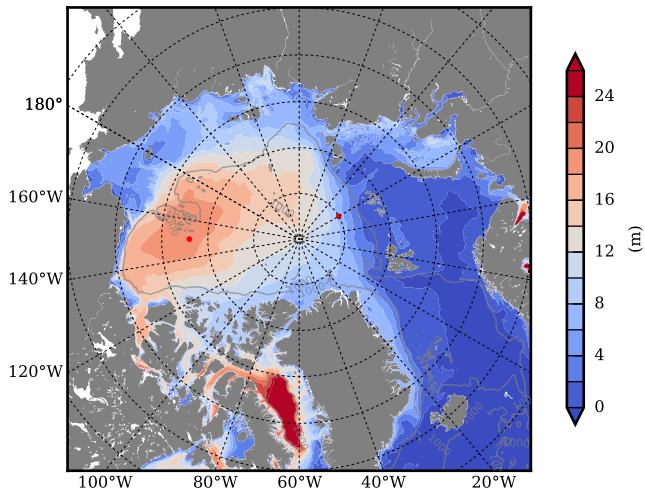

REF03 mean FWC (m) over 1986

Mean FWC (m) from BG Obs Sys. (Proshutinsky et al. GRL2018) over year 2003-2017

REF03 mean SSH

Mean SSH from Armitage et al. 2017 2003-2014