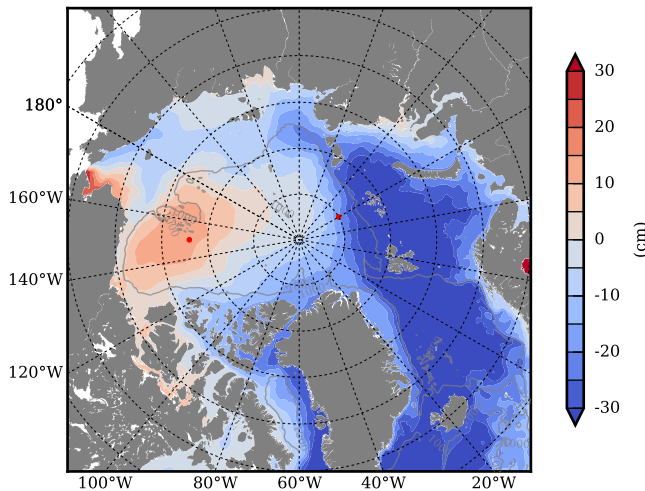

REF03 mean FWC (m) over 1987

Mean FWC (m) from BG Obs Sys. (Proshutinsky et al. GRL2018) over year 2003-2017

REF03 mean SSH

Mean SSH from Armitage et al. 2017 2003-2014