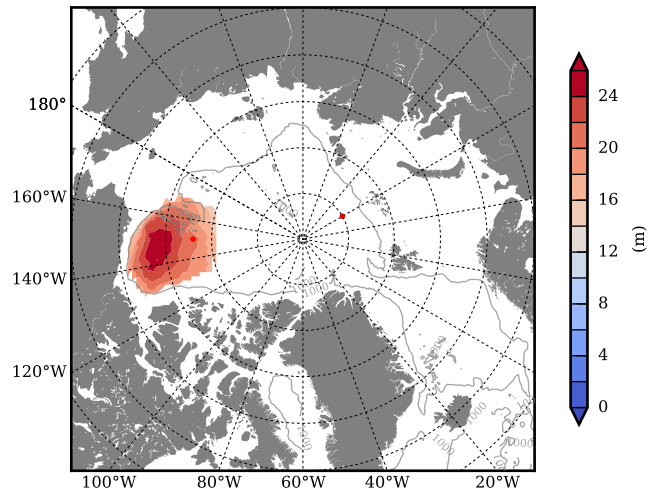

REF03 mean FWC (m) over 1987

Mean FWC (m) from BG Obs Sys. (Proshutinsky et al. GRL2018) over year 2003-2017

REF03 mean SSH

Mean SSH from Armitage et al. 2017 2003-2014