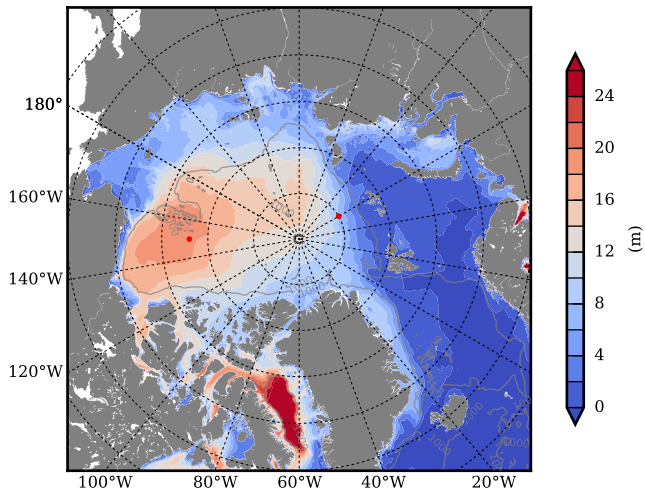

REF03 mean FWC (m) over 1987

Mean FWC (m) from BG Obs Sys. (Proshutinsky et al. GRL2018) over year 2003-2017

REF03 mean SSH

Mean SSH from Armitage et al. 2017 2003-2014