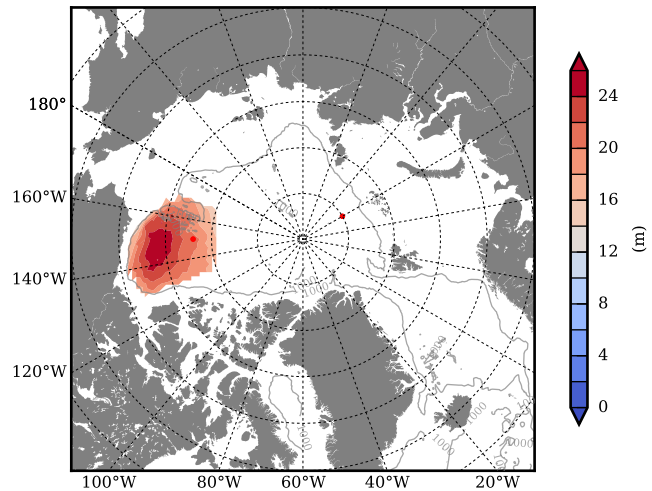

REF03 mean FWC (m) over 1988

Mean FWC (m) from BG Obs Sys. (Proshutinsky et al. GRL2018) over year 2003-2017

REF03 mean SSH

Mean SSH from Armitage et al. 2017 2003-2014