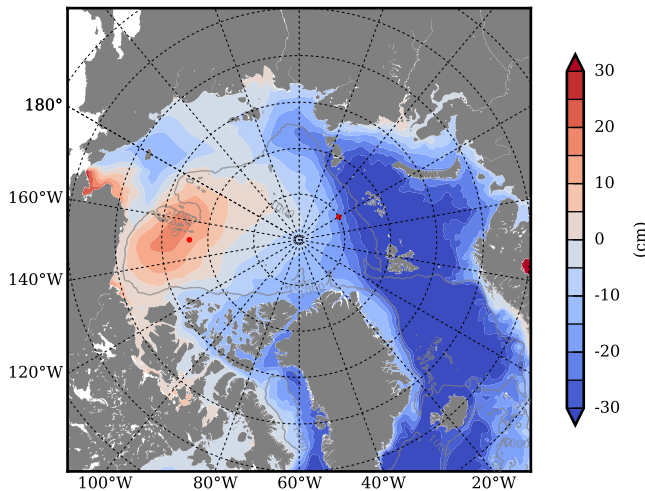

REF03 mean FWC (m) over 1988

Mean FWC (m) from BG Obs Sys. (Proshutinsky et al. GRL2018) over year 2003-2017

REF03 mean SSH

Mean SSH from Armitage et al. 2017 2003-2014