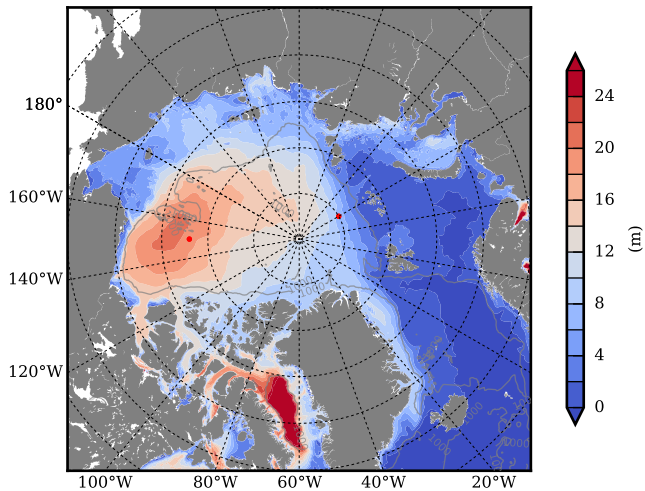

REF03 mean FWC (m) over 1988

Mean FWC (m) from BG Obs Sys. (Proshutinsky et al. GRL2018) over year 2003-2017

REF03 mean SSH

Mean SSH from Armitage et al. 2017 2003-2014