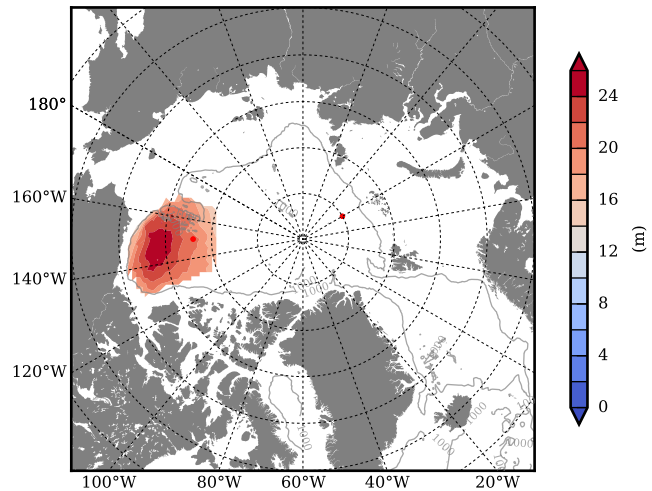

REF03 mean FWC (m) over 1989

Mean FWC (m) from BG Obs Sys. (Proshutinsky et al. GRL2018) over year 2003-2017

REF03 mean SSH

Mean SSH from Armitage et al. 2017 2003-2014