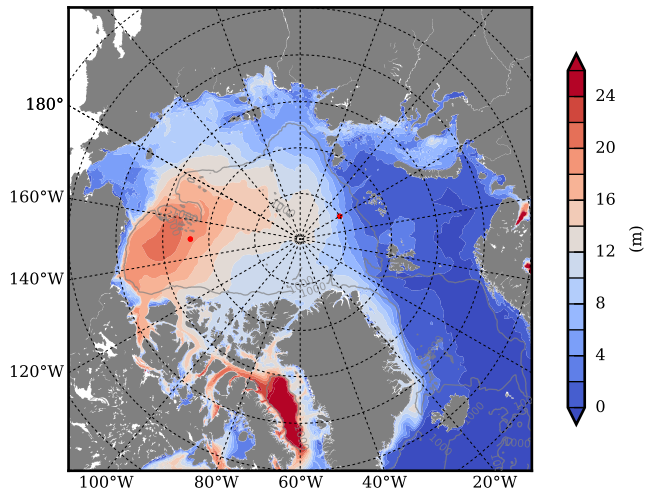

REF03 mean FWC (m) over 1989

Mean FWC (m) from BG Obs Sys. (Proshutinsky et al. GRL2018) over year 2003-2017

REF03 mean SSH

Mean SSH from Armitage et al. 2017 2003-2014