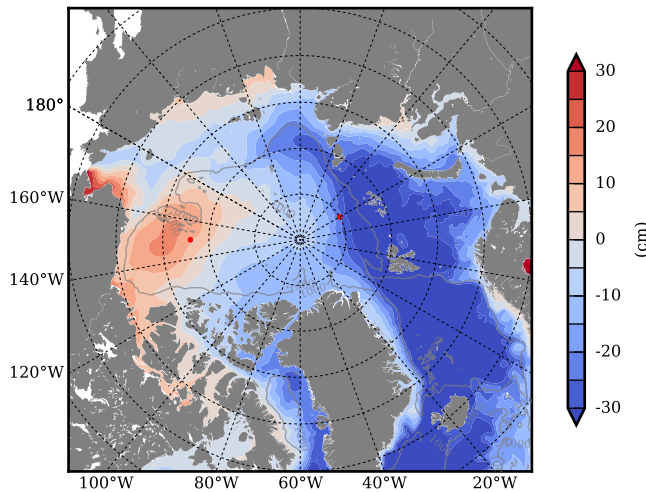

REF03 mean FWC (m) over 1989

Mean FWC (m) from BG Obs Sys. (Proshutinsky et al. GRL2018) over year 2003-2017

REF03 mean SSH

Mean SSH from Armitage et al. 2017 2003-2014