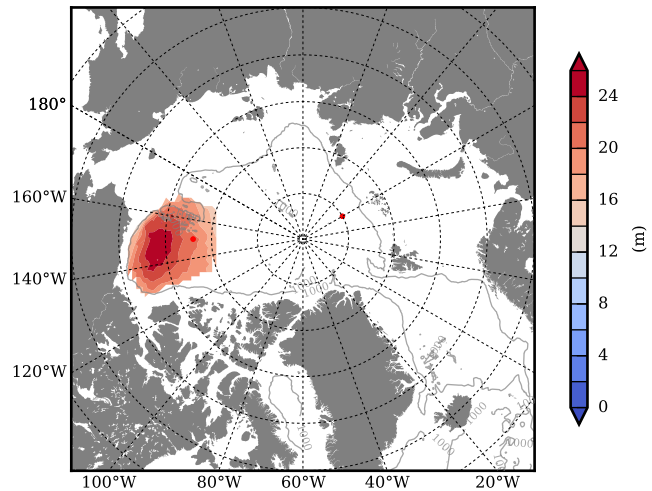

REF03 mean FWC (m) over 1990

Mean FWC (m) from BG Obs Sys. (Proshutinsky et al. GRL2018) over year 2003-2017

REF03 mean SSH

Mean SSH from Armitage et al. 2017 2003-2014