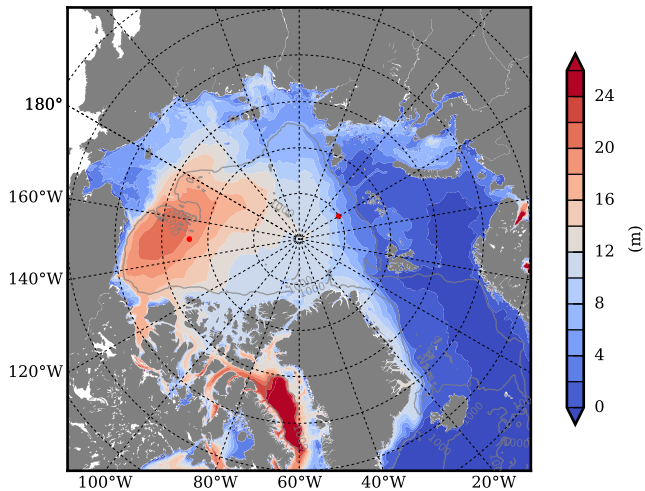

REF03 mean FWC (m) over 1990

Mean FWC (m) from BG Obs Sys. (Proshutinsky et al. GRL2018) over year 2003-2017

REF03 mean SSH

Mean SSH from Armitage et al. 2017 2003-2014