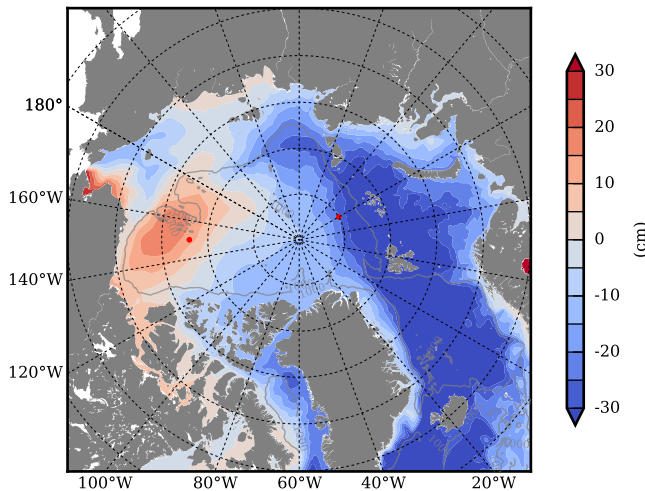

REF03 mean FWC (m) over 1990

Mean FWC (m) from BG Obs Sys. (Proshutinsky et al. GRL2018) over year 2003-2017

REF03 mean SSH

Mean SSH from Armitage et al. 2017 2003-2014