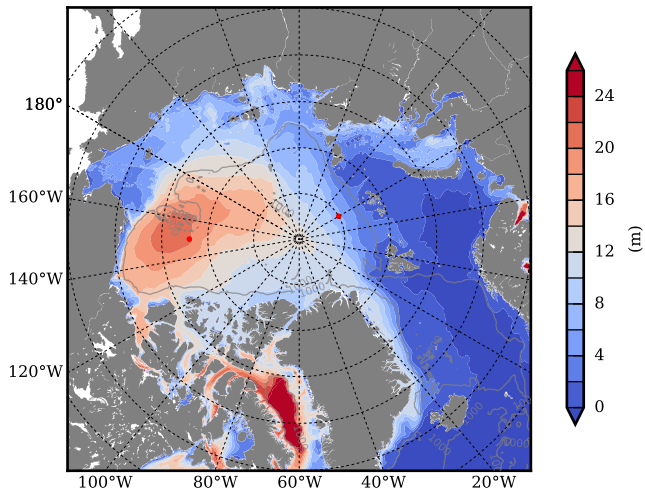

REF03 mean FWC (m) over 1991

Mean FWC (m) from BG Obs Sys. (Proshutinsky et al. GRL2018) over year 2003-2017

REF03 mean SSH

Mean SSH from Armitage et al. 2017 2003-2014