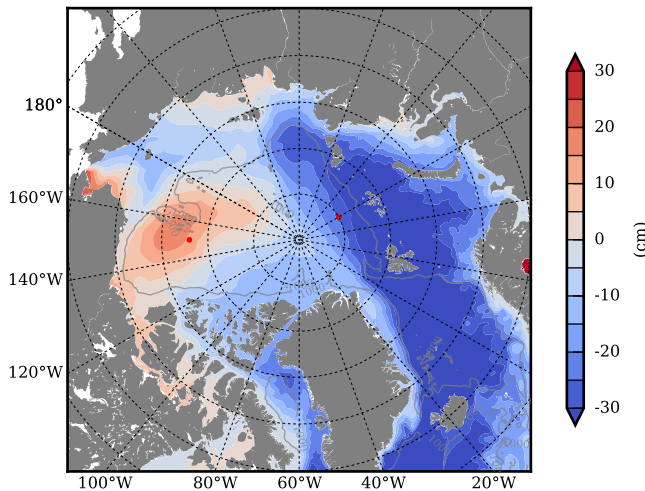

REF03 mean FWC (m) over 1991

Mean FWC (m) from BG Obs Sys. (Proshutinsky et al. GRL2018) over year 2003-2017

REF03 mean SSH

Mean SSH from Armitage et al. 2017 2003-2014