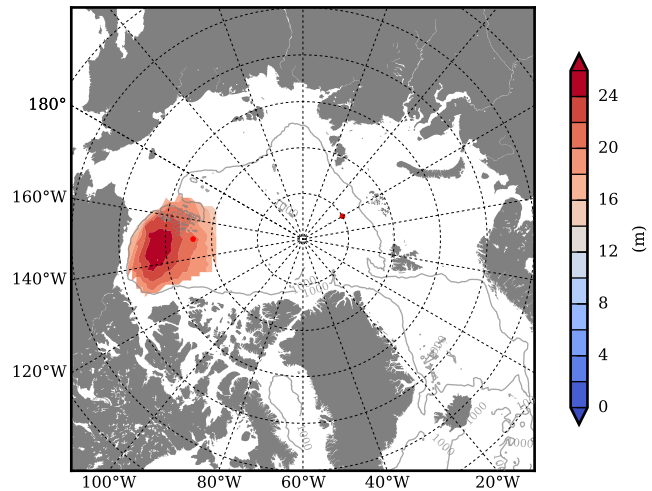

REF03 mean FWC (m) over 1991

Mean FWC (m) from BG Obs Sys. (Proshutinsky et al. GRL2018) over year 2003-2017

REF03 mean SSH

Mean SSH from Armitage et al. 2017 2003-2014