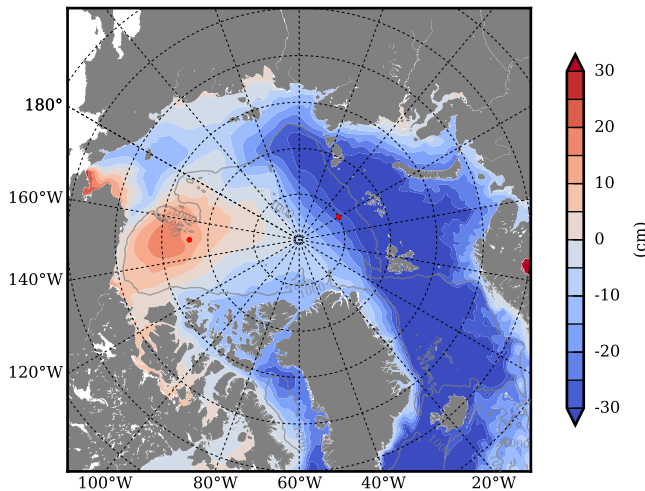

REF03 mean FWC (m) over 1992

Mean FWC (m) from BG Obs Sys. (Proshutinsky et al. GRL2018) over year 2003-2017

REF03 mean SSH

Mean SSH from Armitage et al. 2017 2003-2014