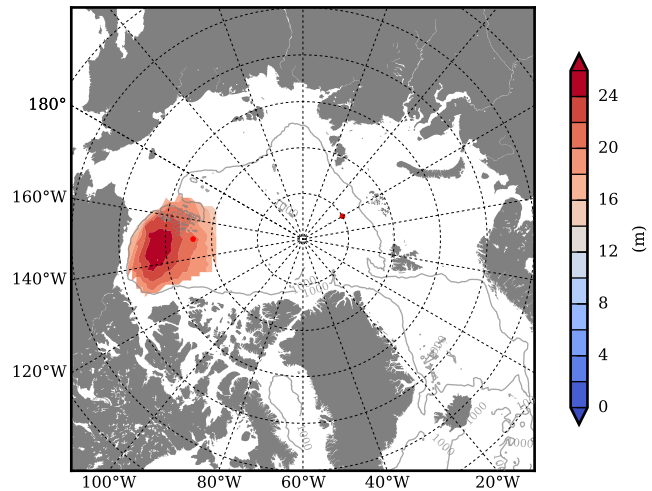

REF03 mean FWC (m) over 1992

Mean FWC (m) from BG Obs Sys. (Proshutinsky et al. GRL2018) over year 2003-2017

REF03 mean SSH

Mean SSH from Armitage et al. 2017 2003-2014