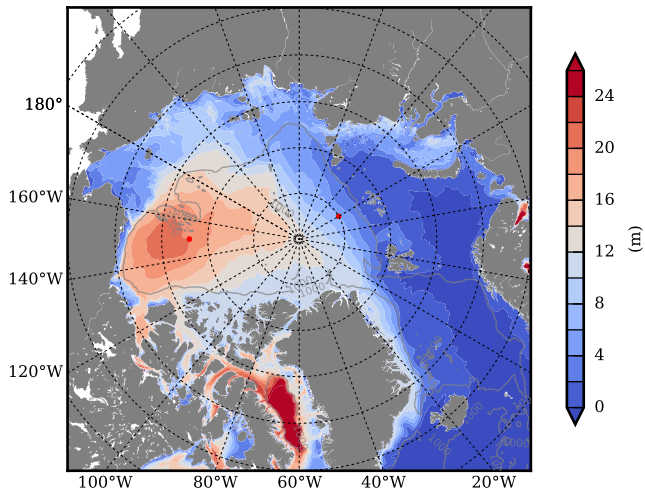

REF03 mean FWC (m) over 1992

Mean FWC (m) from BG Obs Sys. (Proshutinsky et al. GRL2018) over year 2003-2017

REF03 mean SSH

Mean SSH from Armitage et al. 2017 2003-2014