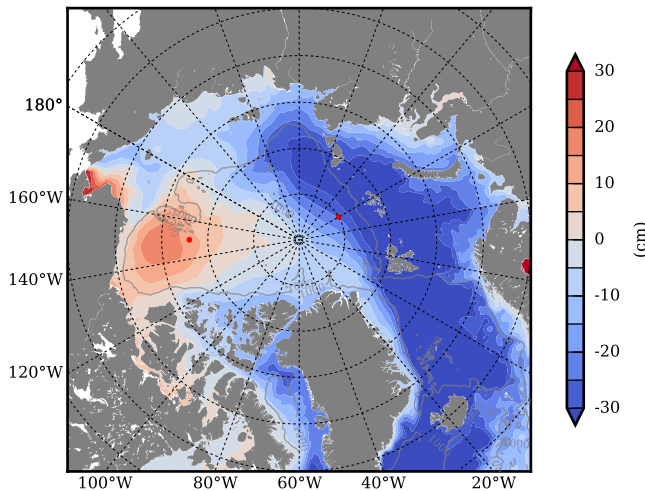

REF03 mean FWC (m) over 1993

Mean FWC (m) from BG Obs Sys. (Proshutinsky et al. GRL2018) over year 2003-2017

REF03 mean SSH

Mean SSH from Armitage et al. 2017 2003-2014