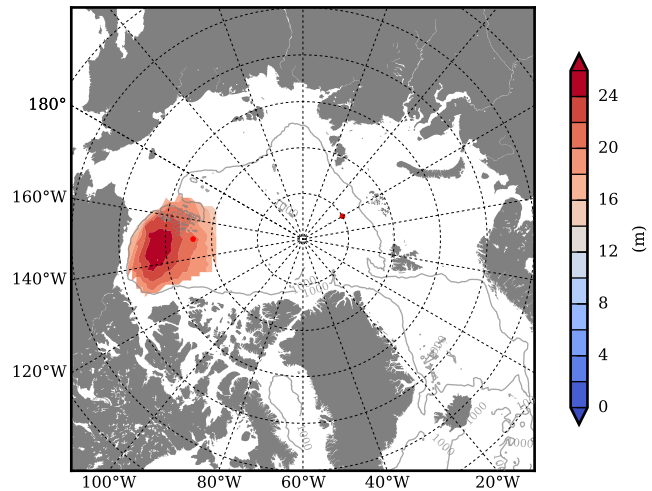

REF03 mean FWC (m) over 1993

Mean FWC (m) from BG Obs Sys. (Proshutinsky et al. GRL2018) over year 2003-2017

REF03 mean SSH

Mean SSH from Armitage et al. 2017 2003-2014