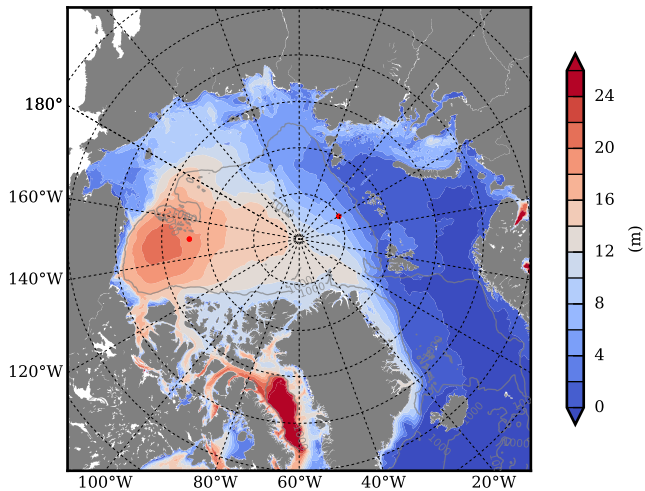

REF03 mean FWC (m) over 1993

Mean FWC (m) from BG Obs Sys. (Proshutinsky et al. GRL2018) over year 2003-2017

REF03 mean SSH

Mean SSH from Armitage et al. 2017 2003-2014