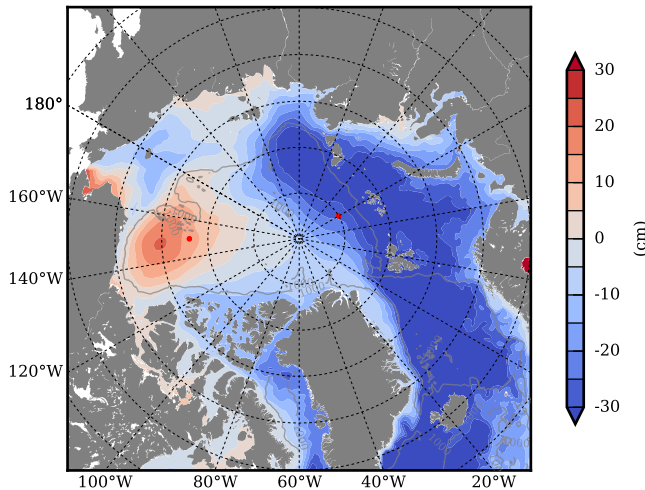

REF03 mean FWC (m) over 1994

Mean FWC (m) from BG Obs Sys. (Proshutinsky et al. GRL2018) over year 2003-2017

REF03 mean SSH

Mean SSH from Armitage et al. 2017 2003-2014