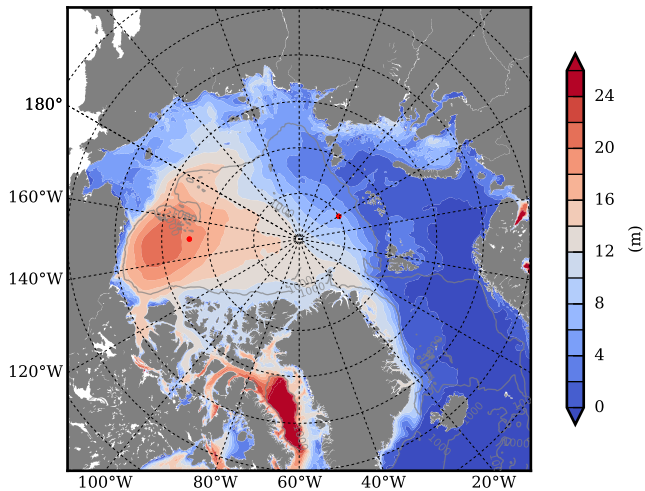

REF03 mean FWC (m) over 1994

Mean FWC (m) from BG Obs Sys. (Proshutinsky et al. GRL2018) over year 2003-2017

REF03 mean SSH

Mean SSH from Armitage et al. 2017 2003-2014