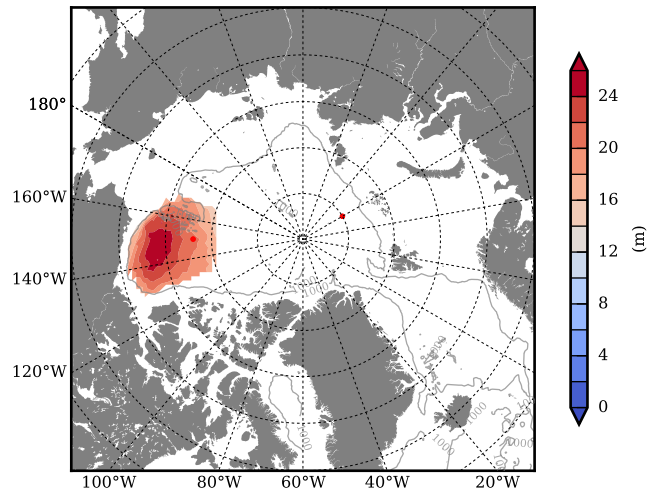

REF03 mean FWC (m) over 1994

Mean FWC (m) from BG Obs Sys. (Proshutinsky et al. GRL2018) over year 2003-2017

REF03 mean SSH

Mean SSH from Armitage et al. 2017 2003-2014