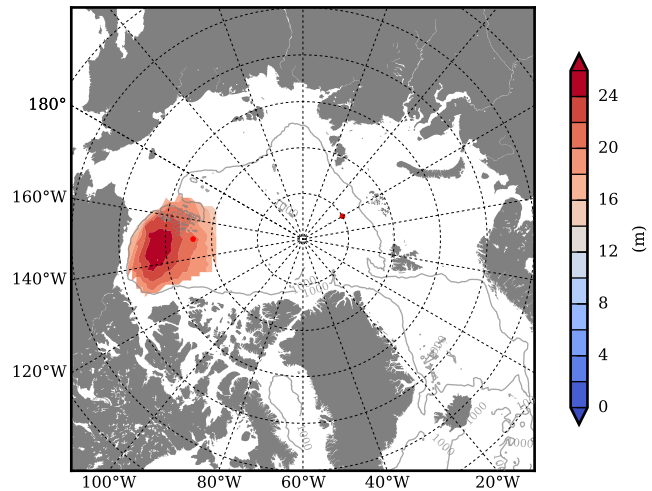

REF03 mean FWC (m) over 1995

Mean FWC (m) from BG Obs Sys. (Proshutinsky et al. GRL2018) over year 2003-2017

REF03 mean SSH

Mean SSH from Armitage et al. 2017 2003-2014