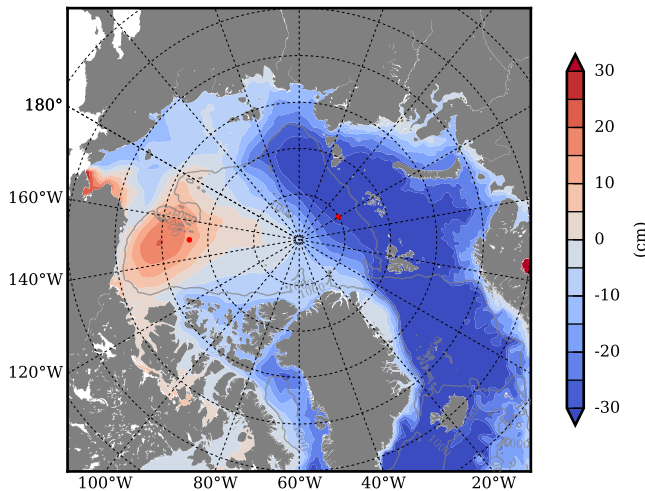

REF03 mean FWC (m) over 1995

Mean FWC (m) from BG Obs Sys. (Proshutinsky et al. GRL2018) over year 2003-2017

REF03 mean SSH

Mean SSH from Armitage et al. 2017 2003-2014