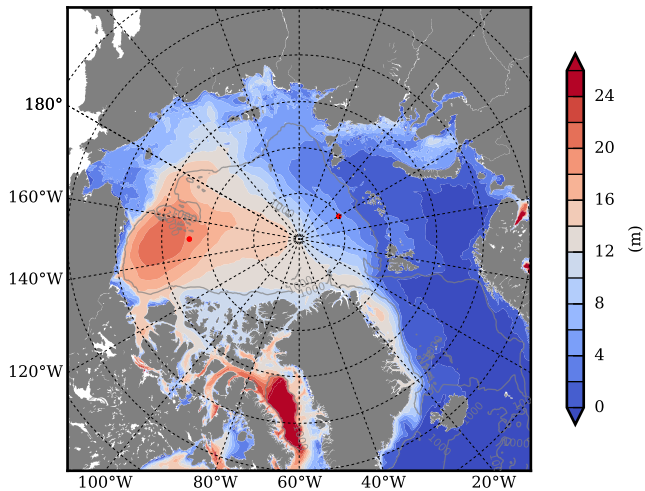

REF03 mean FWC (m) over 1995

Mean FWC (m) from BG Obs Sys. (Proshutinsky et al. GRL2018) over year 2003-2017

REF03 mean SSH

Mean SSH from Armitage et al. 2017 2003-2014